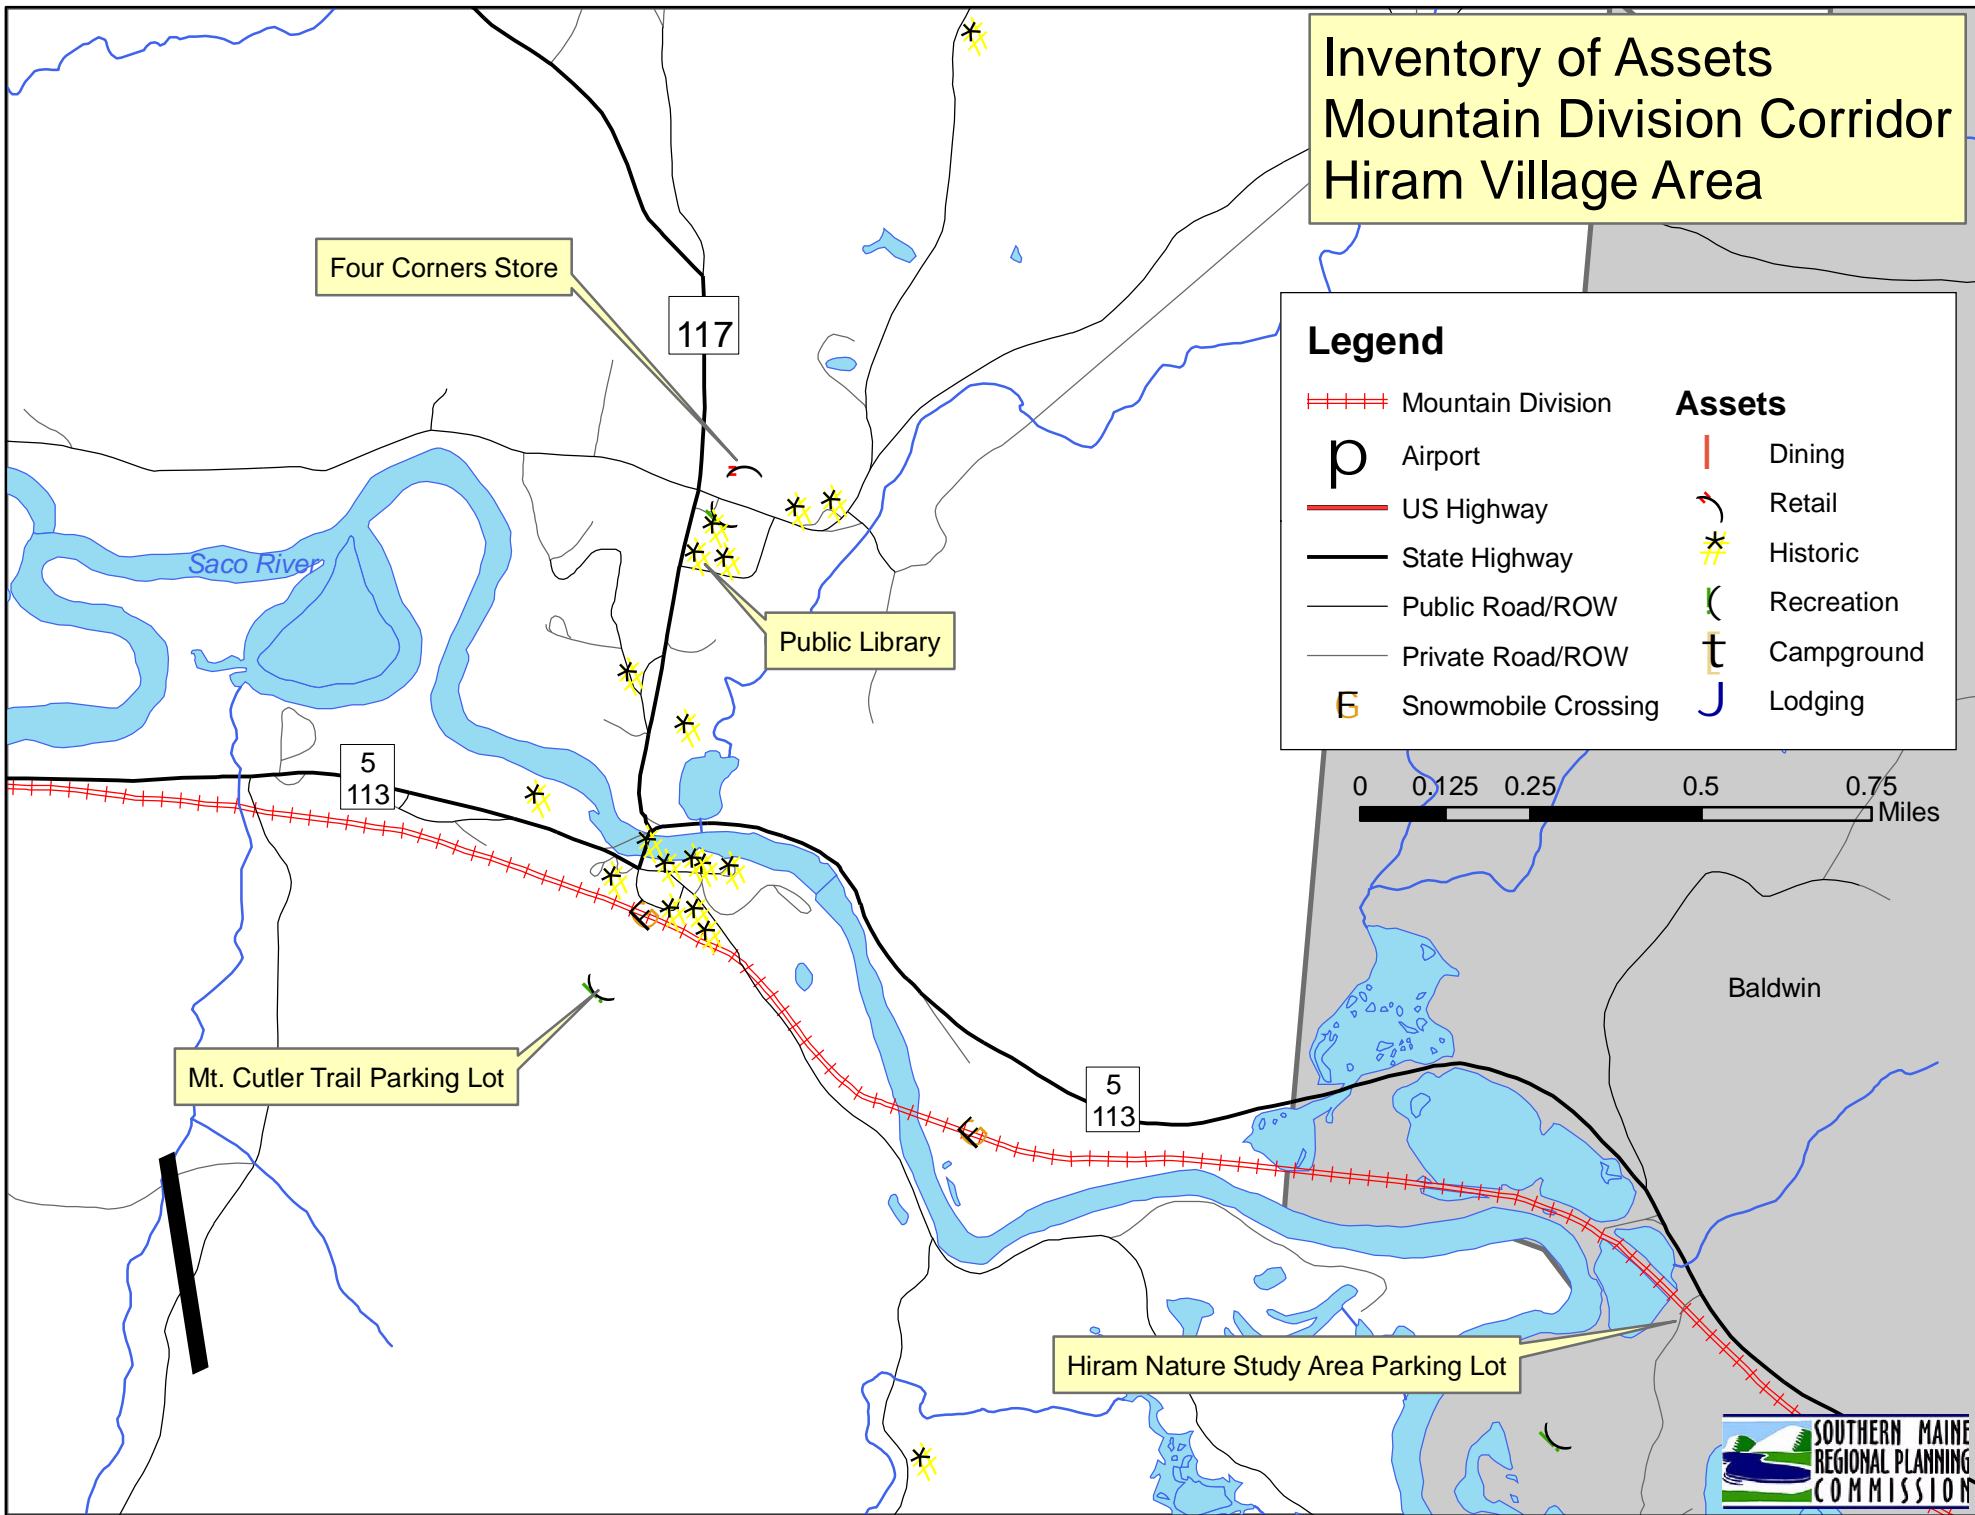

Inventory of Assets Mountain Division Corridor Hiram Village Area

Four Corners Store

117

Saco River

Public Library

5
113

Mt. Cutler Trail Parking Lot

5
113

Hiram Nature Study Area Parking Lot

Legend

- | | | | |
|--|---------------------|---------------|------------|
| | Mountain Division | Assets | |
| | Airport | | Dining |
| | US Highway | | Retail |
| | State Highway | | Historic |
| | Public Road/ROW | | Recreation |
| | Private Road/ROW | | Campground |
| | Snowmobile Crossing | | Lodging |