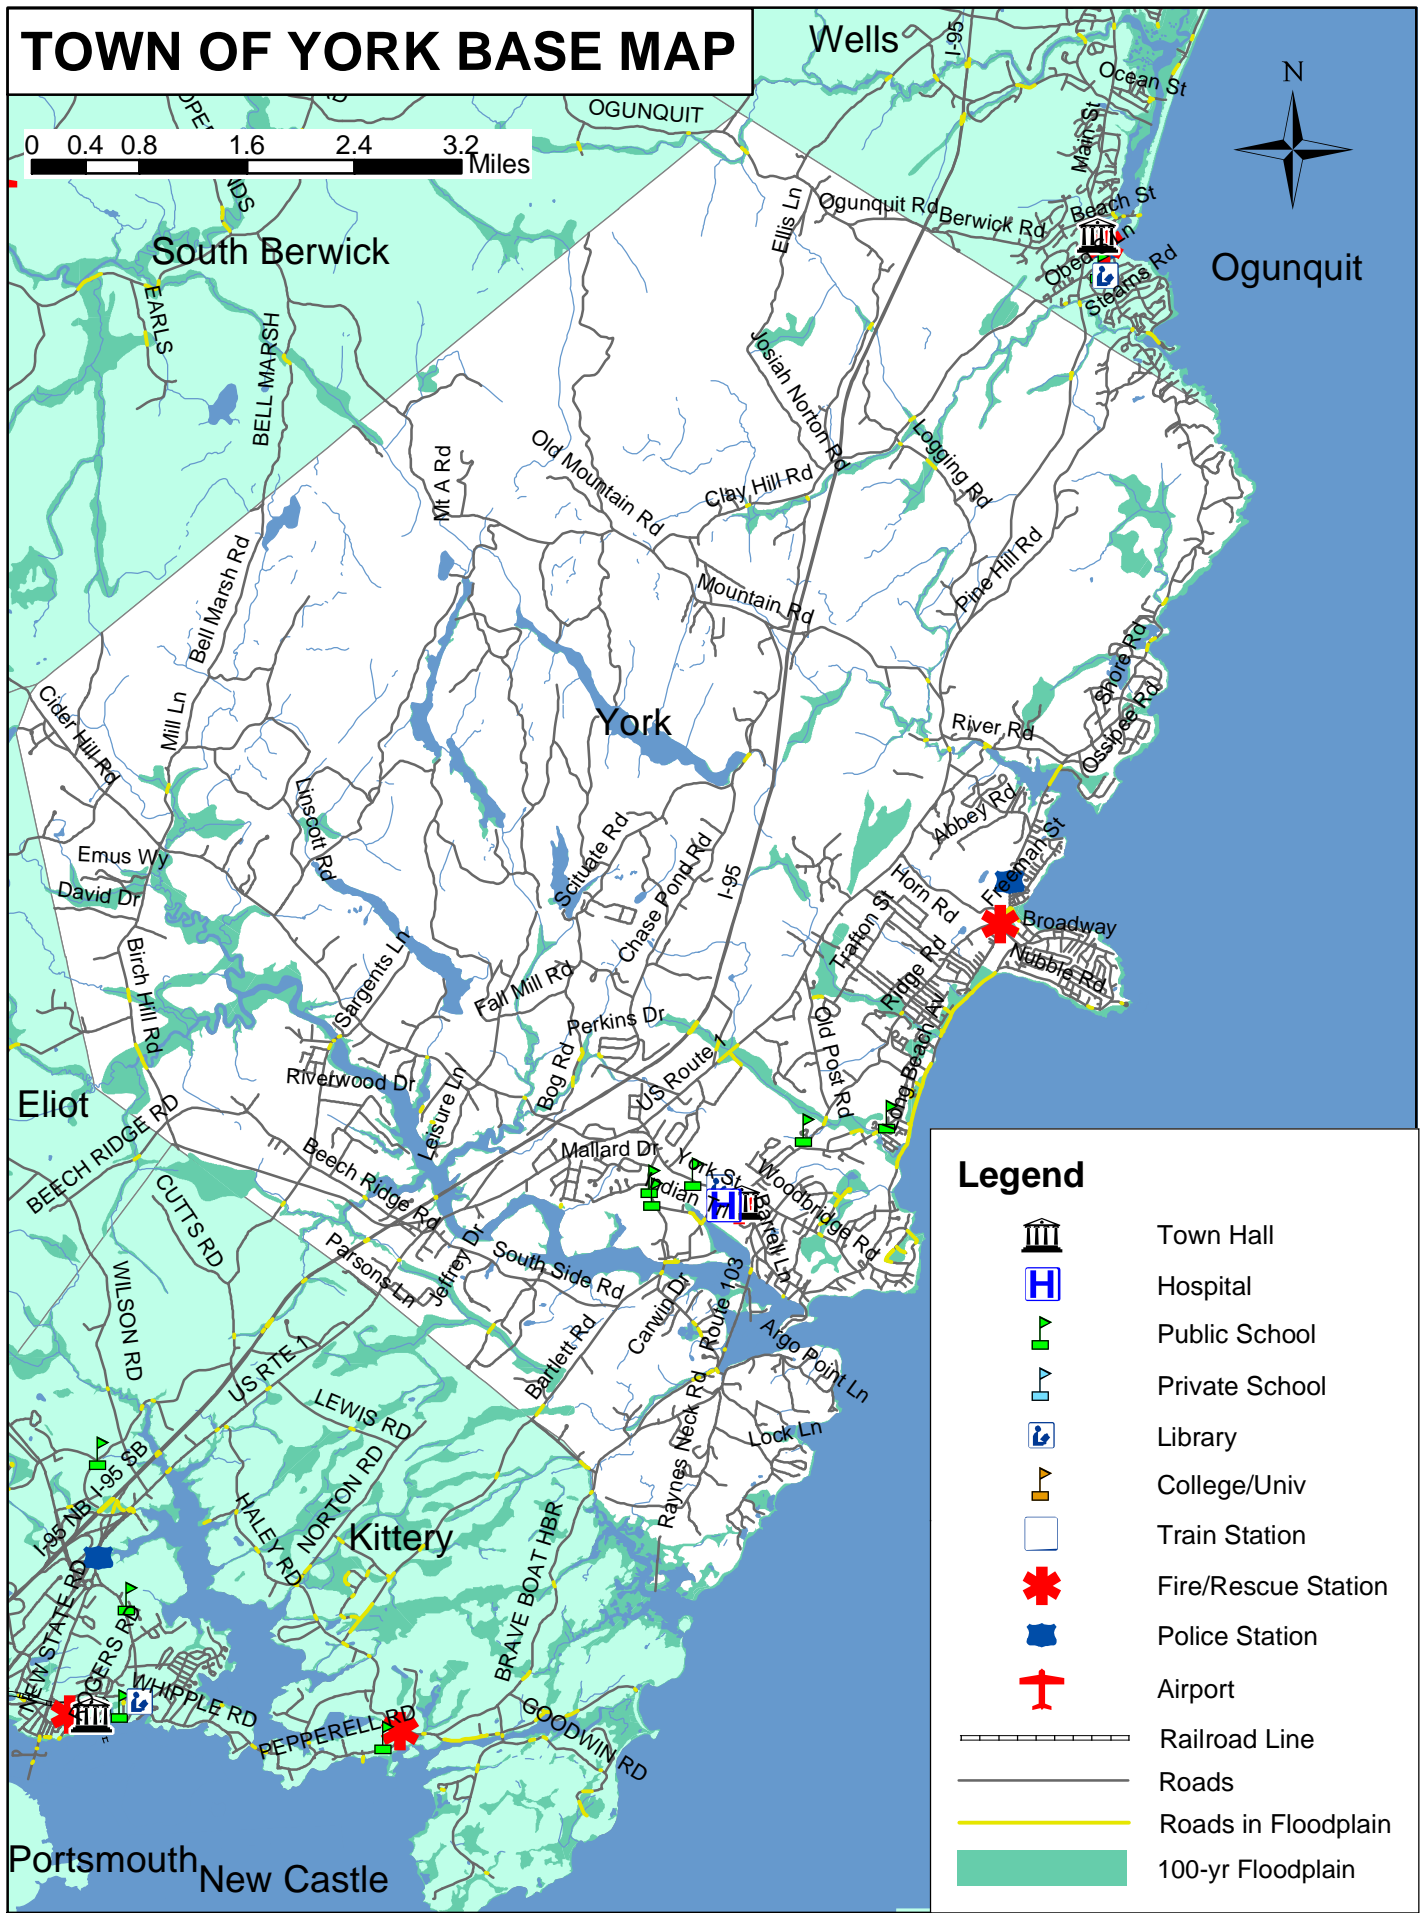

# TOWN OF YORK BASE MAP

## Legend

-  Town Hall
-  Hospital
-  Public School
-  Private School
-  Library
-  College/Univ
-  Train Station
-  Fire/Rescue Station
-  Police Station
-  Airport
-  Railroad Line
-  Roads
-  Roads in Floodplain
-  100-yr Floodplain