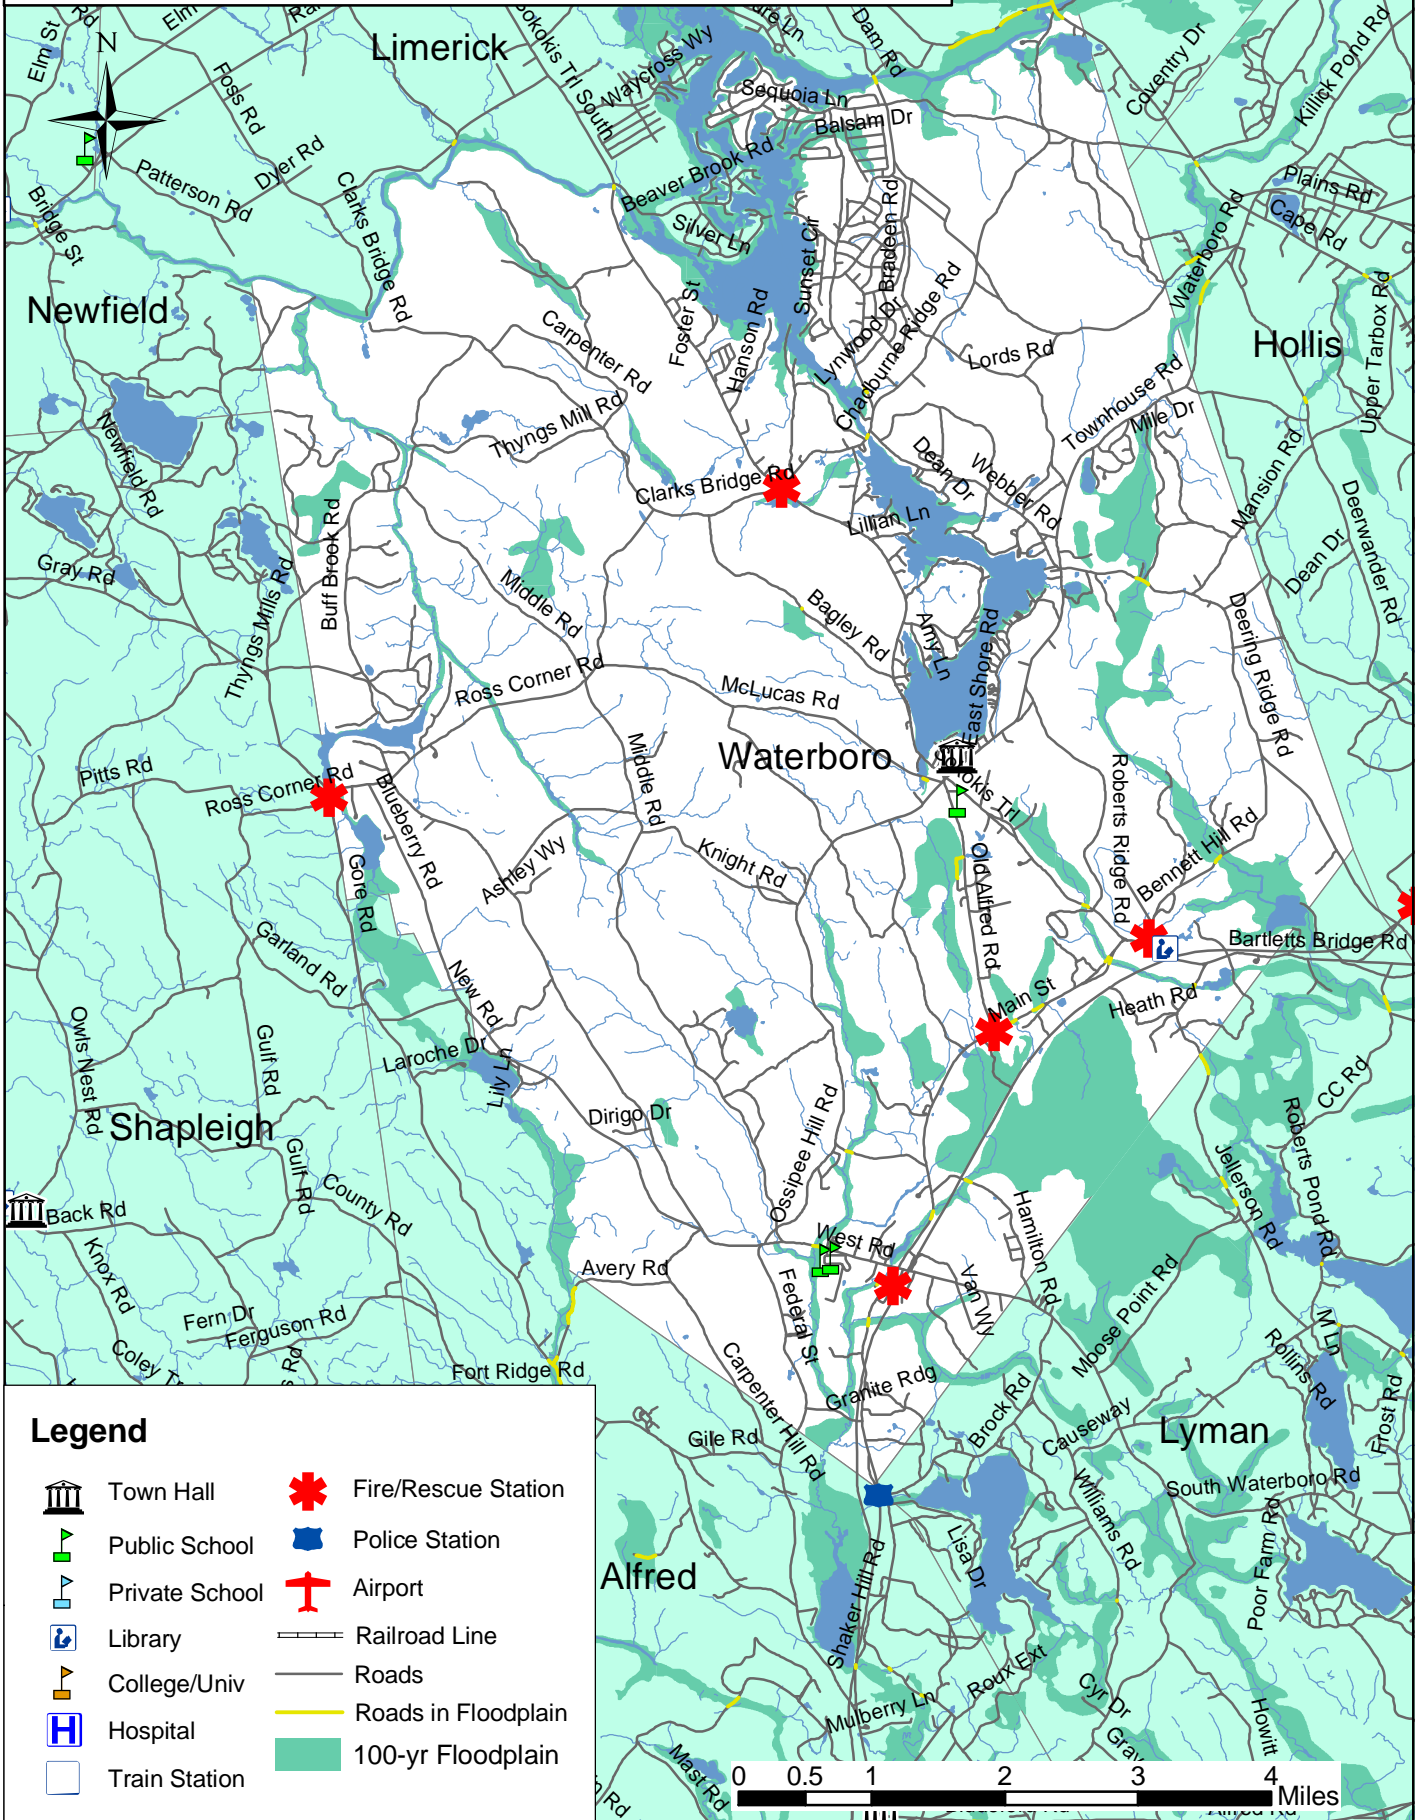

# TOWN OF WATERBORO BASE MAP

Limington

## Legend

- |   |                |   |                     |
|---|----------------|---|---------------------|
|  | Town Hall      |  | Fire/Rescue Station |
|  | Public School  |  | Police Station      |
|  | Private School |  | Airport             |
|  | Library        |  | Railroad Line       |
|  | College/Univ   |  | Roads               |
|  | Hospital       |  | Roads in Floodplain |
|  | Train Station  |  | 100-yr Floodplain   |

0 0.5 1 2 3 4 Miles