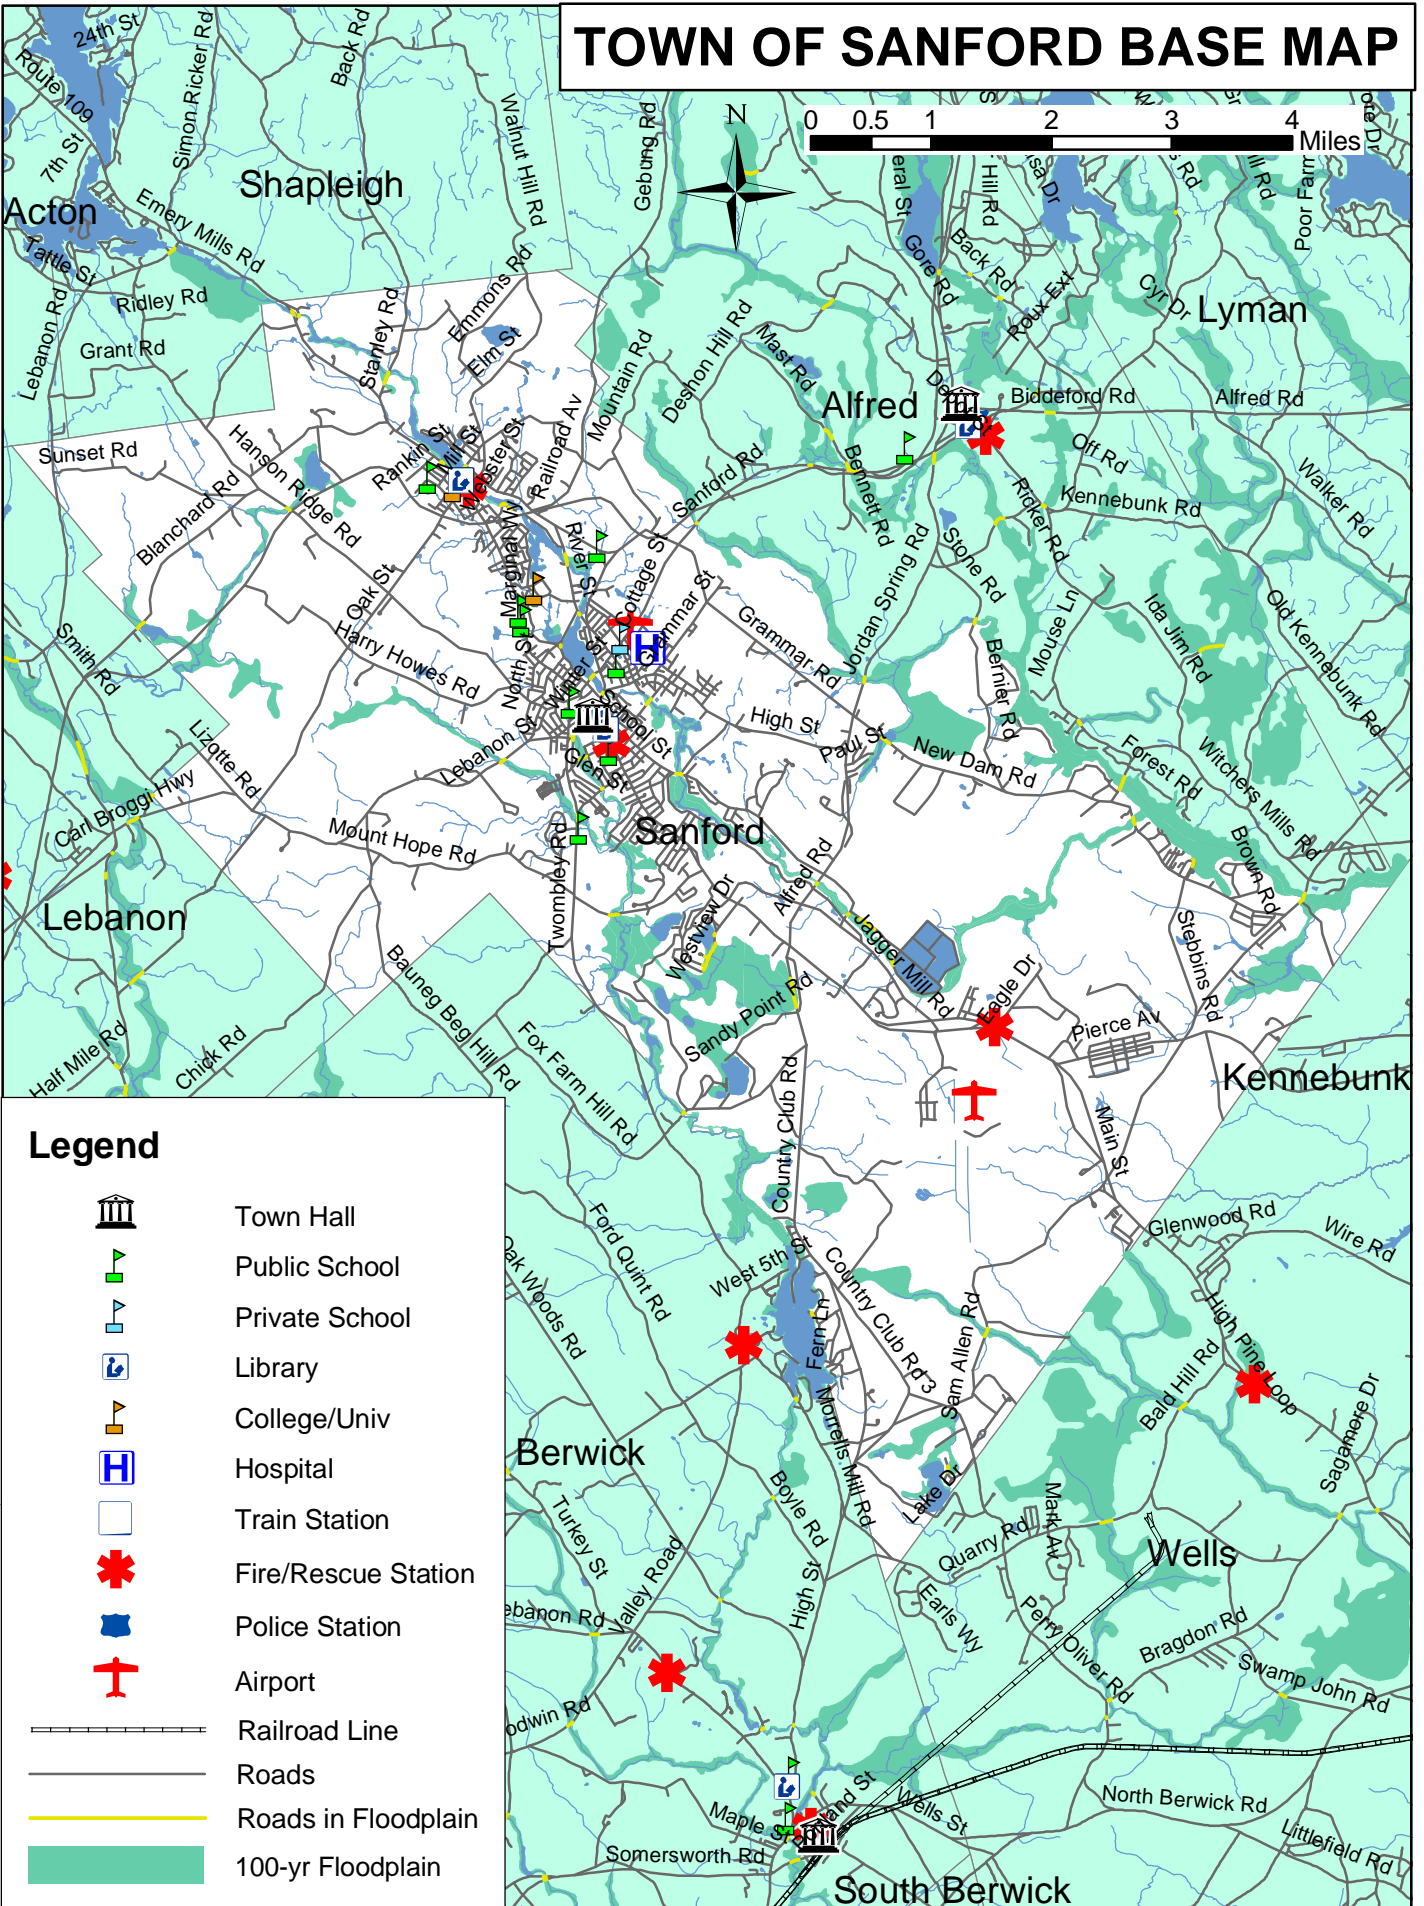

TOWN OF SANFORD BASE MAP

Legend

-  Town Hall
-  Public School
-  Private School
-  Library
-  College/Univ
-  Hospital
-  Train Station
-  Fire/Rescue Station
-  Police Station
-  Airport
-  Railroad Line
-  Roads
-  Roads in Floodplain
-  100-yr Floodplain