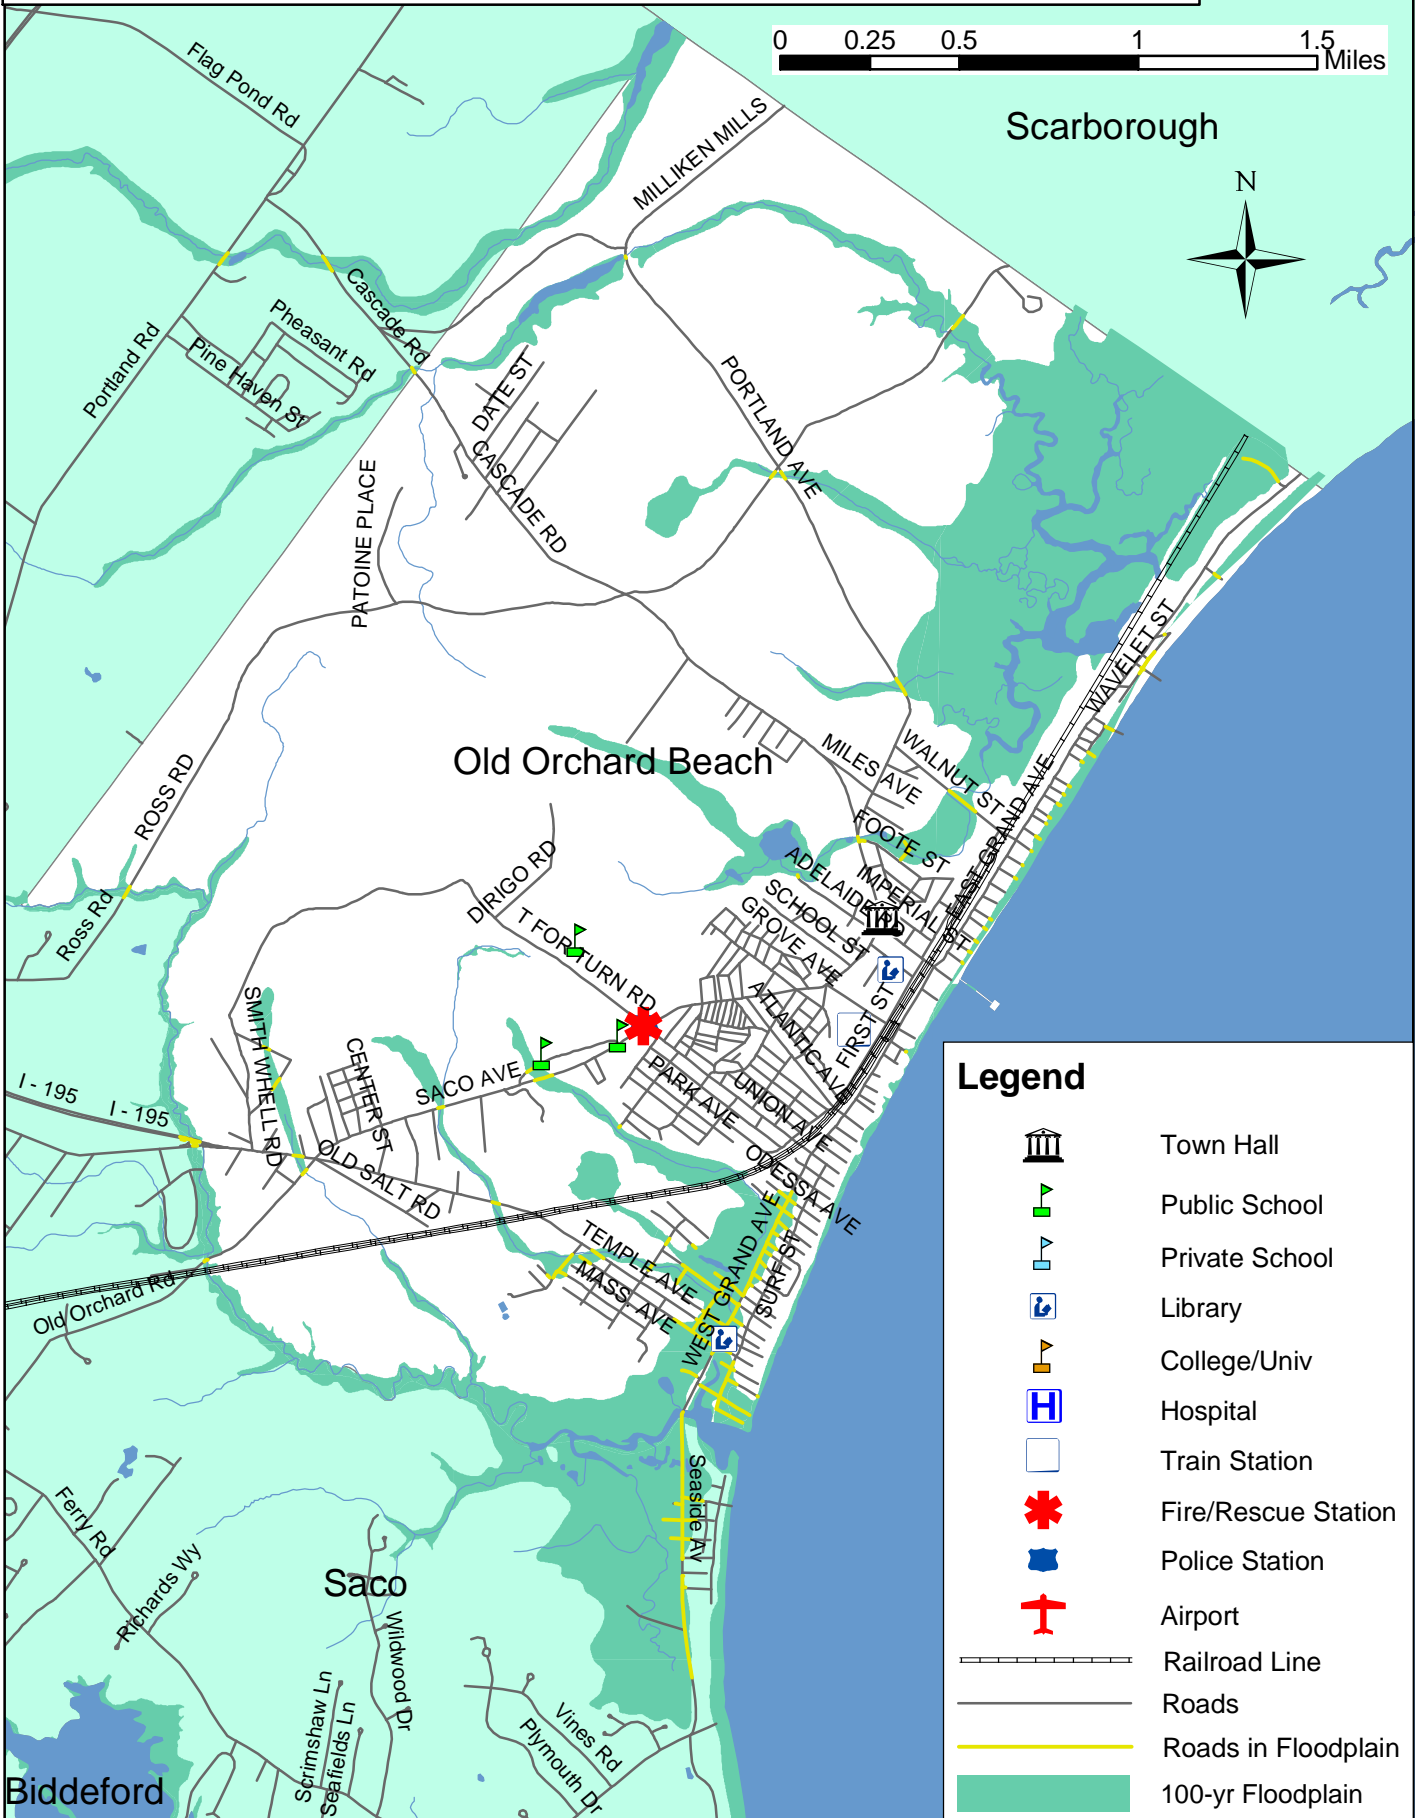

TOWN OF OLD ORCHARD BEACH BASE MAP

Scarborough

Legend

-  Town Hall
-  Public School
-  Private School
-  Library
-  College/Univ
-  Hospital
-  Train Station
-  Fire/Rescue Station
-  Police Station
-  Airport
-  Railroad Line
-  Roads
-  Roads in Floodplain
-  100-yr Floodplain