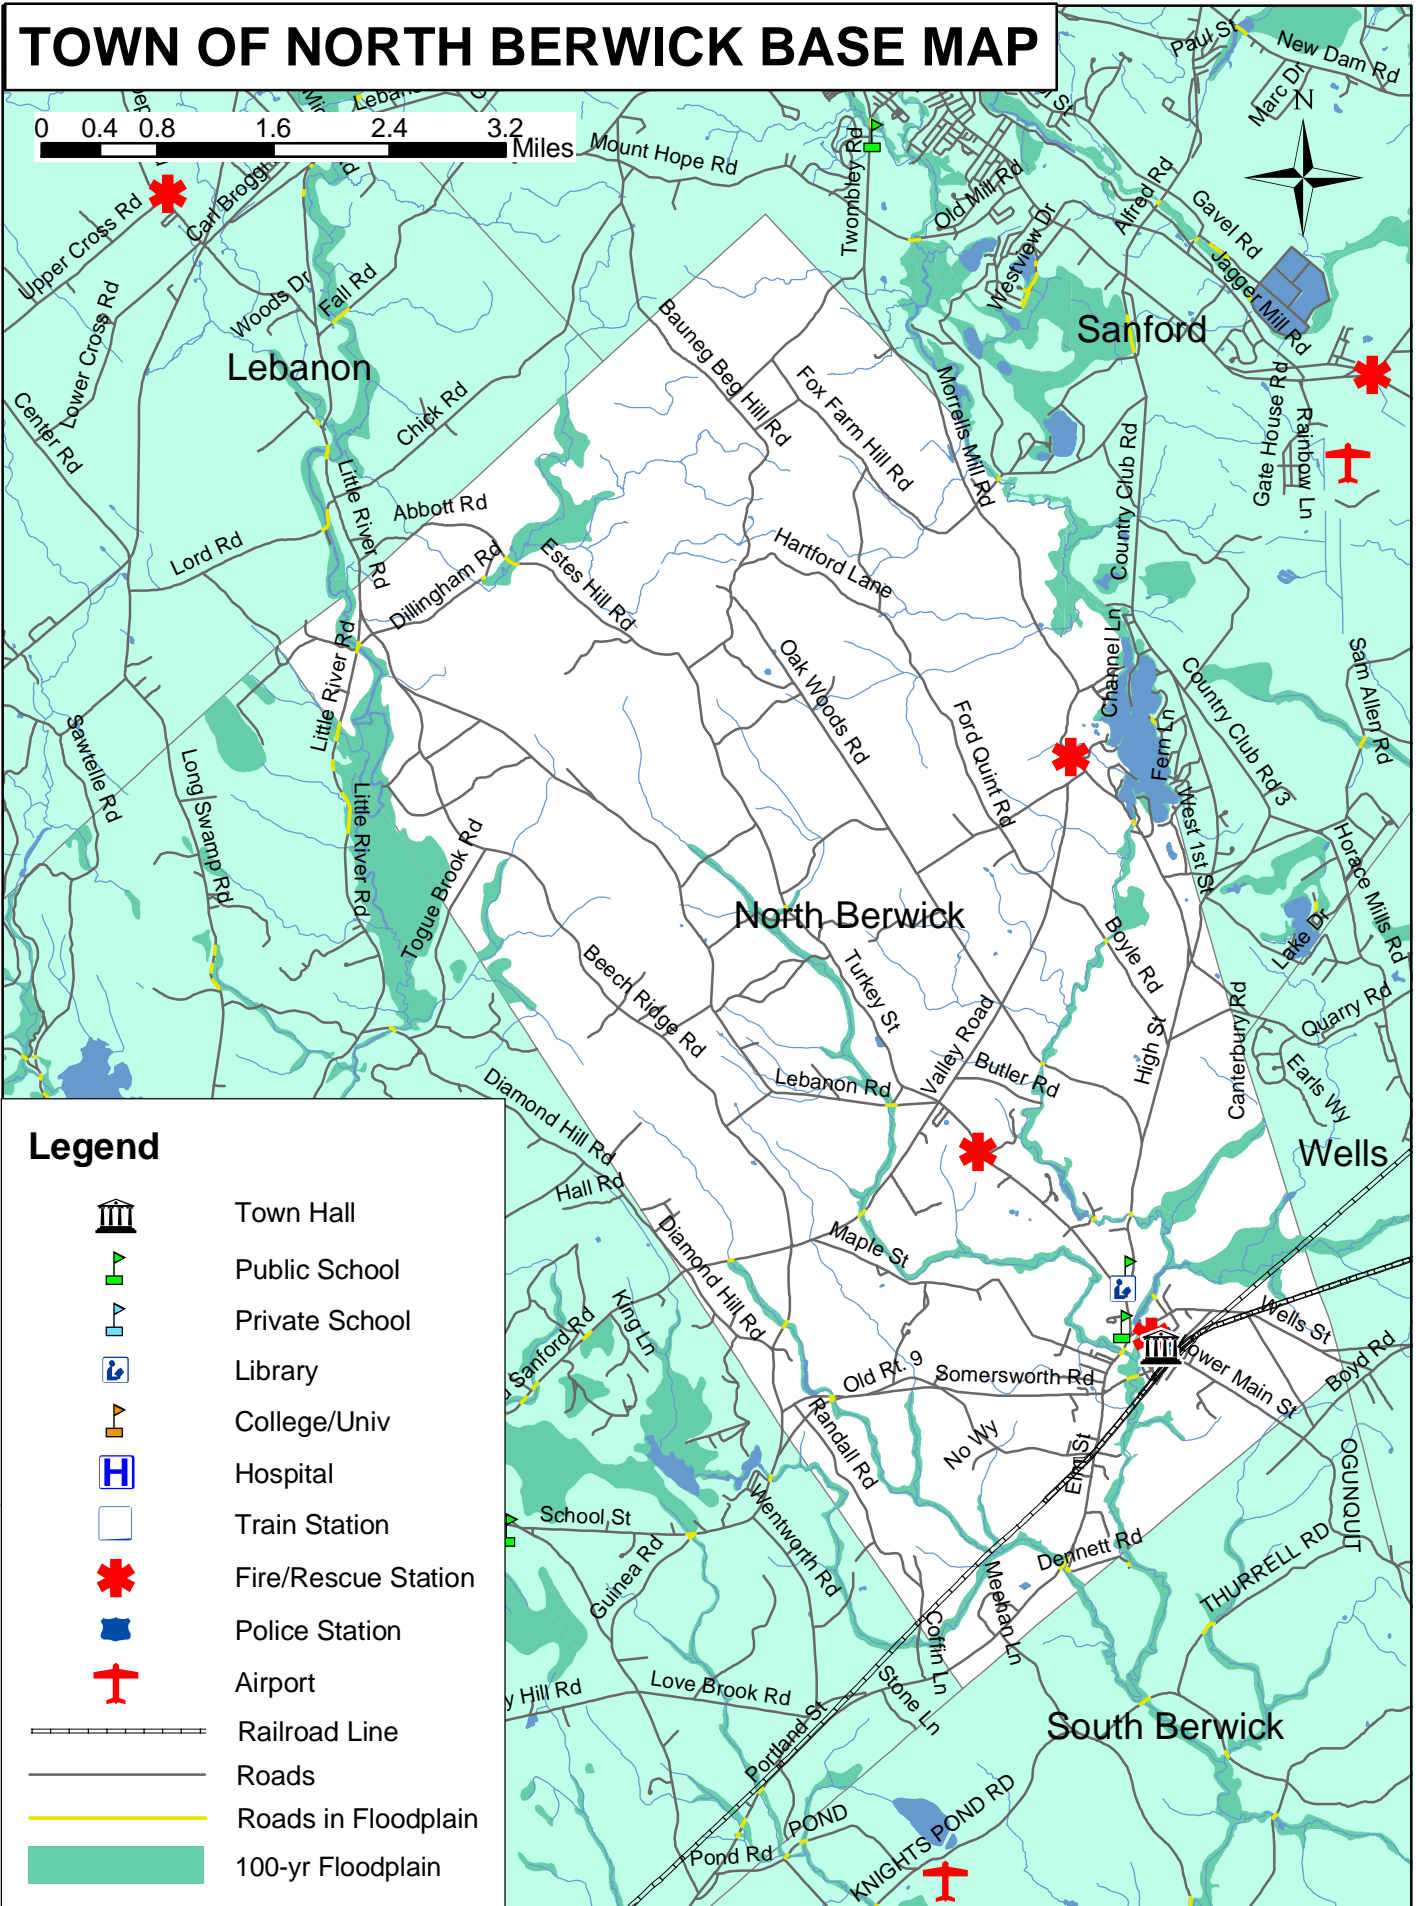

TOWN OF NORTH BERWICK BASE MAP

Legend

-  Town Hall
-  Public School
-  Private School
-  Library
-  College/Univ
-  Hospital
-  Train Station
-  Fire/Rescue Station
-  Police Station
-  Airport
-  Railroad Line
-  Roads
-  Roads in Floodplain
-  100-yr Floodplain