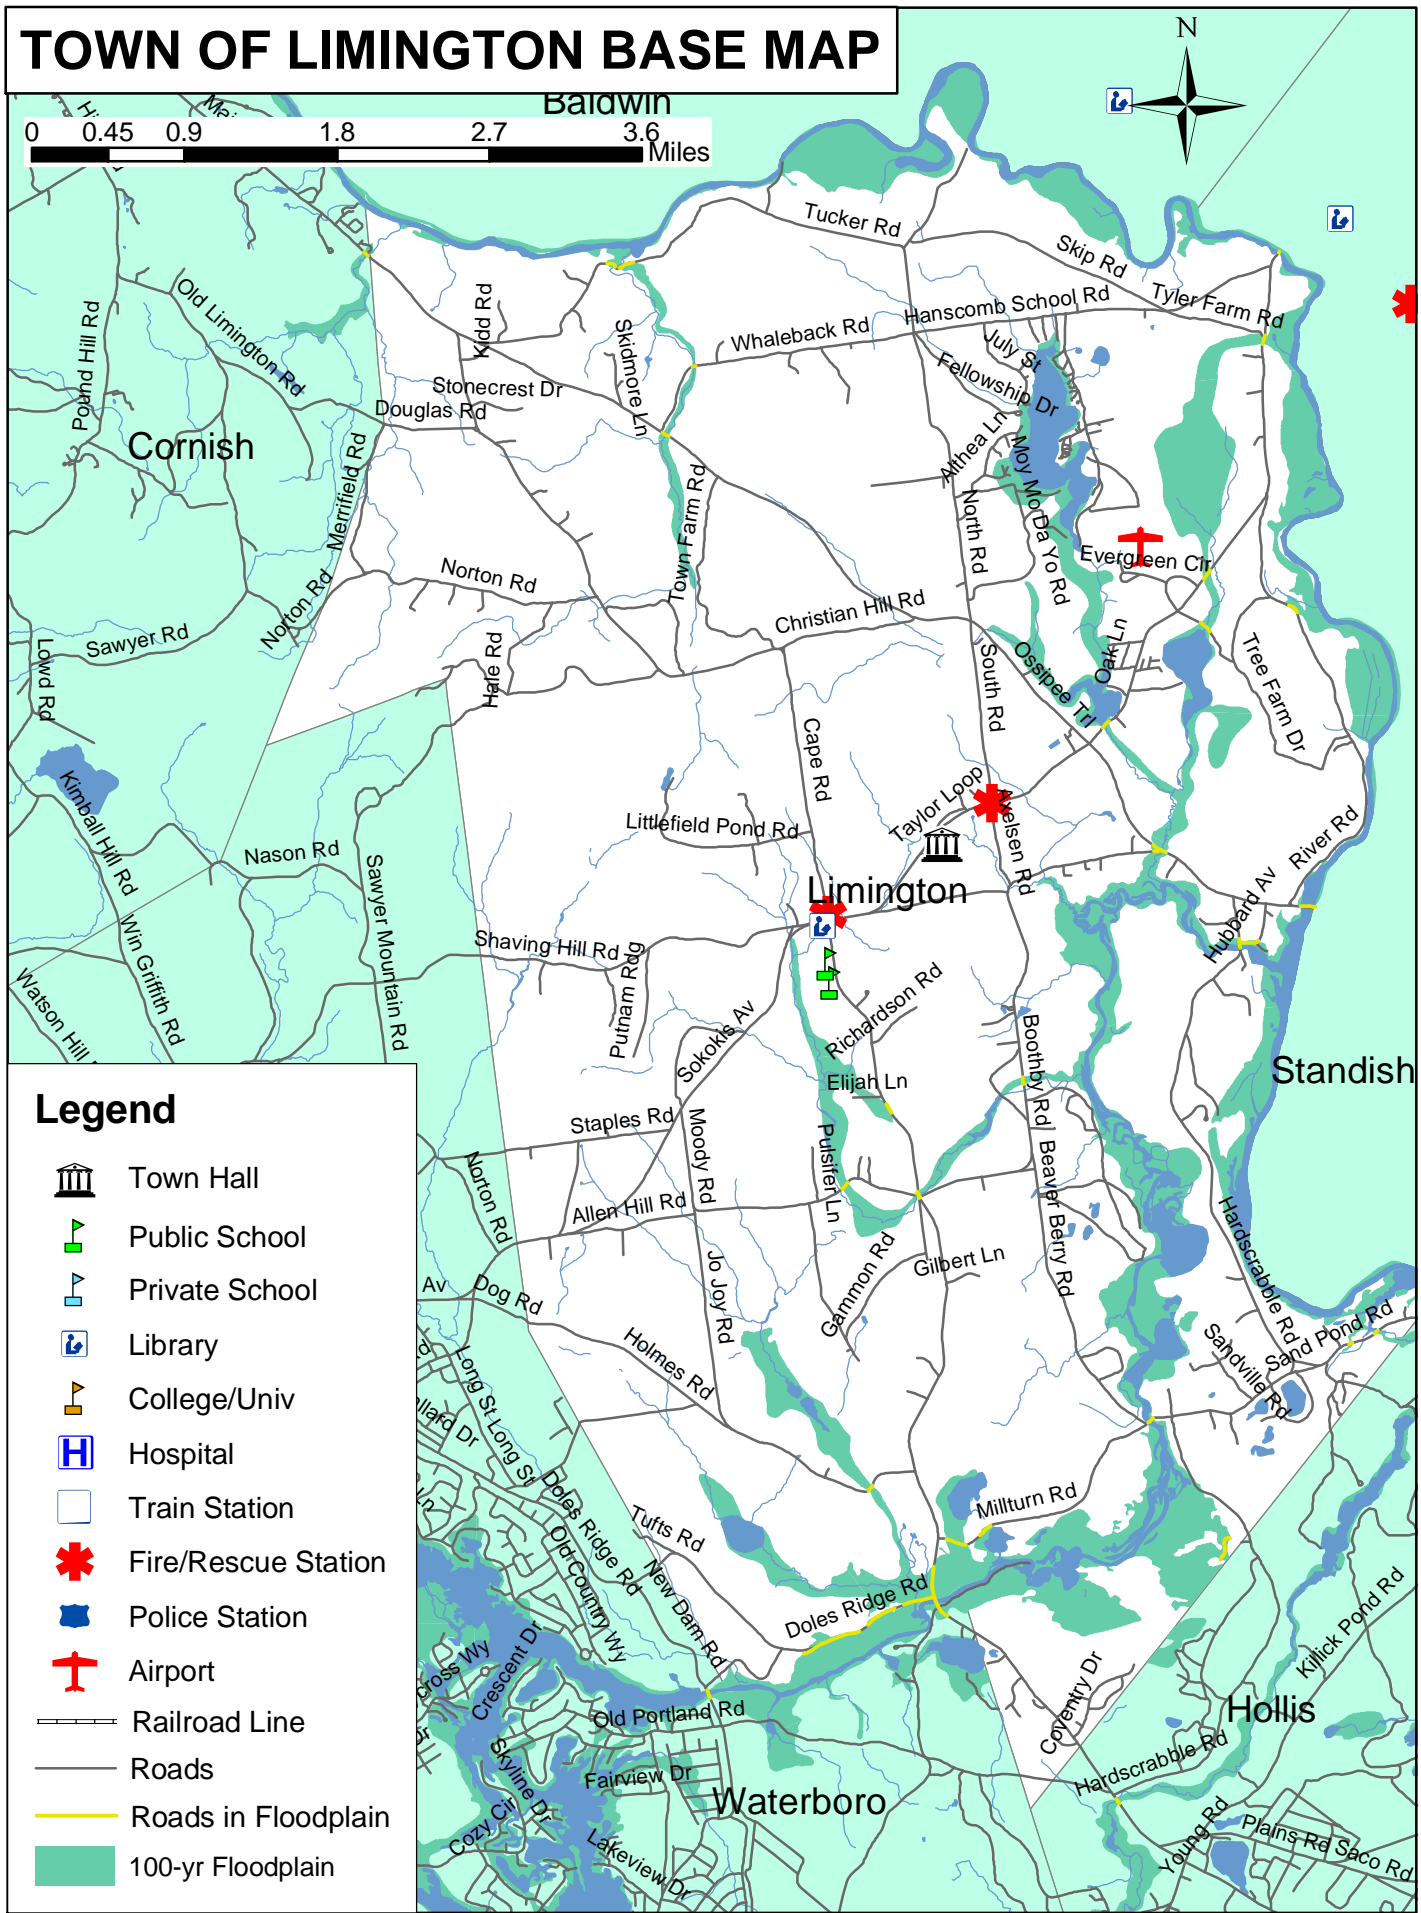

# TOWN OF LIMINGTON BASE MAP

## Legend

-  Town Hall
-  Public School
-  Private School
-  Library
-  College/Univ
-  Hospital
-  Train Station
-  Fire/Rescue Station
-  Police Station
-  Airport
-  Railroad Line
-  Roads
-  Roads in Floodplain
-  100-yr Floodplain