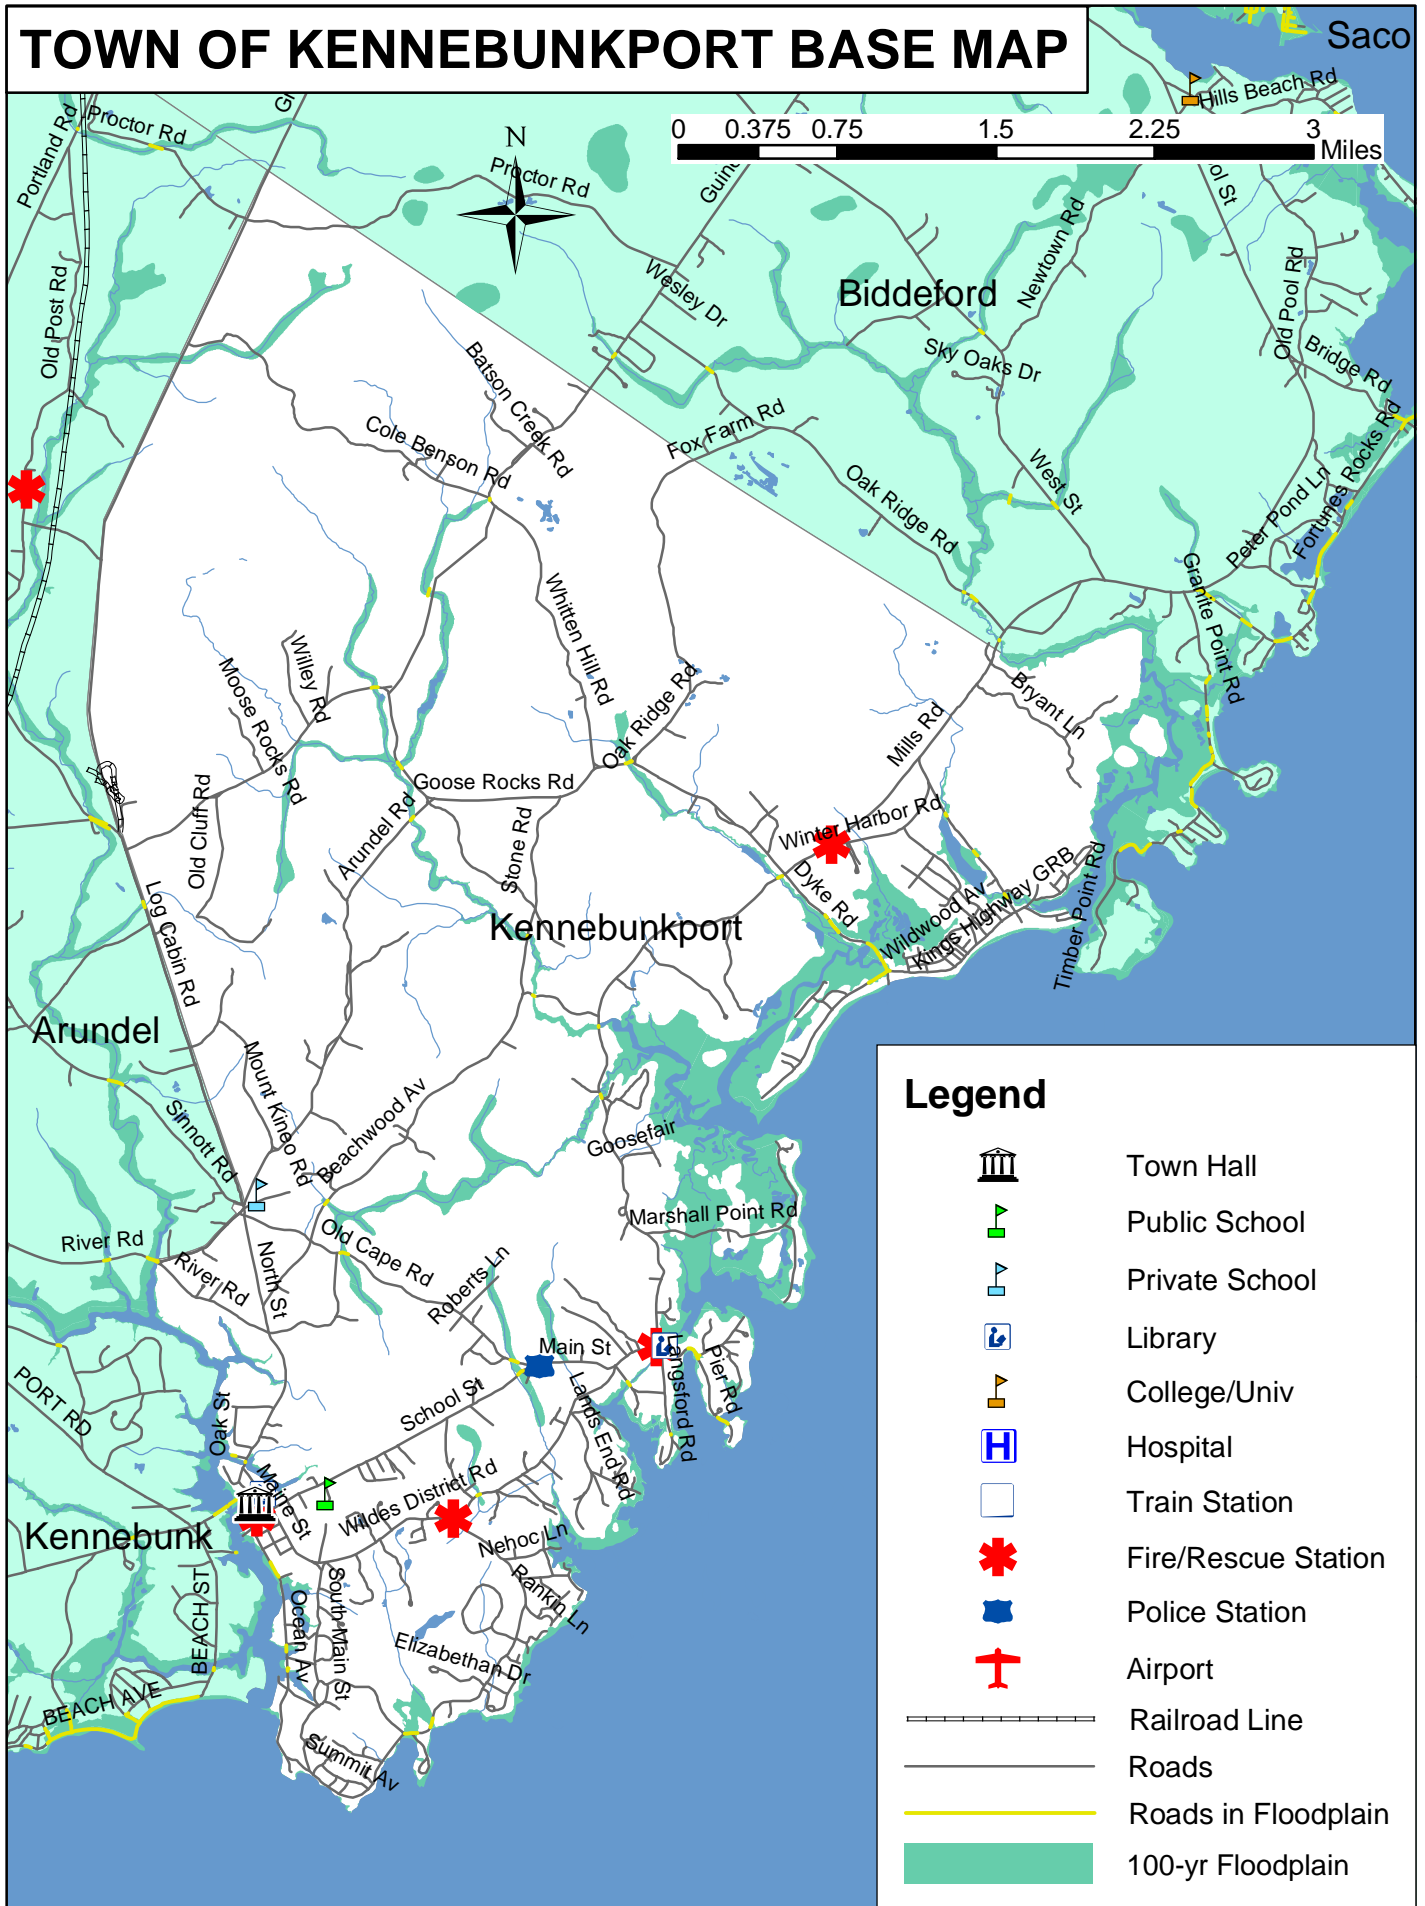

TOWN OF KENNEBUNKPORT BASE MAP

Saco

Legend

-  Town Hall
-  Public School
-  Private School
-  Library
-  College/Univ
-  Hospital
-  Train Station
-  Fire/Rescue Station
-  Police Station
-  Airport
-  Railroad Line
-  Roads
-  Roads in Floodplain
-  100-yr Floodplain