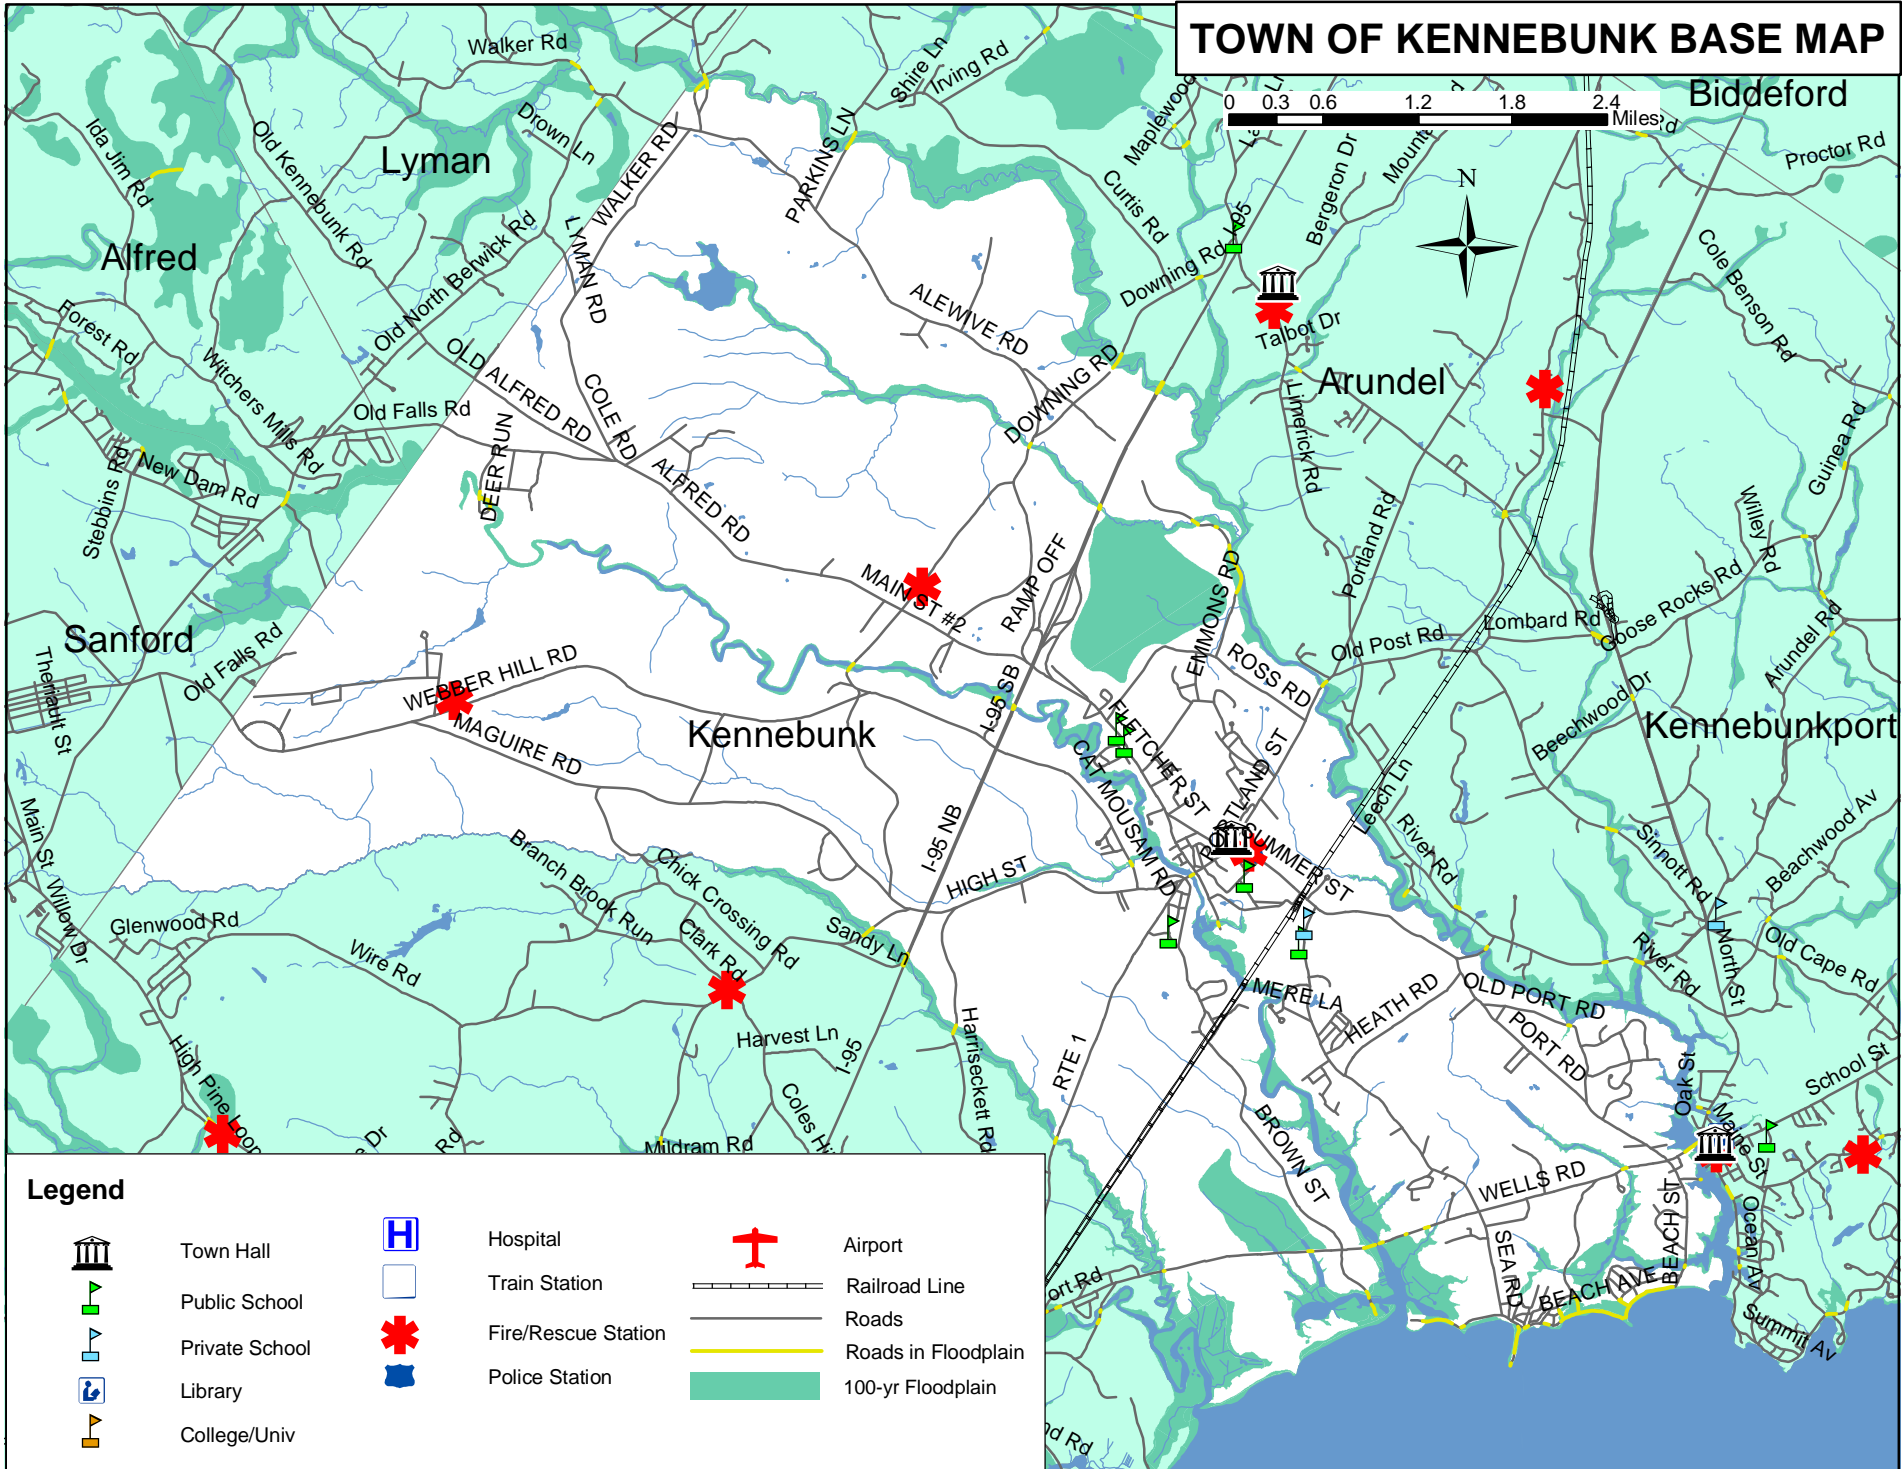

TOWN OF KENNEBUNK BASE MAP

Biddeford

Legend

- | | | | | | |
|--|----------------|--|---------------------|--|---------------------|
| | Town Hall | | Hospital | | Airport |
| | Public School | | Train Station | | Railroad Line |
| | Private School | | Fire/Rescue Station | | Roads |
| | Library | | Police Station | | Roads in Floodplain |
| | College/Univ | | | | 100-yr Floodplain |