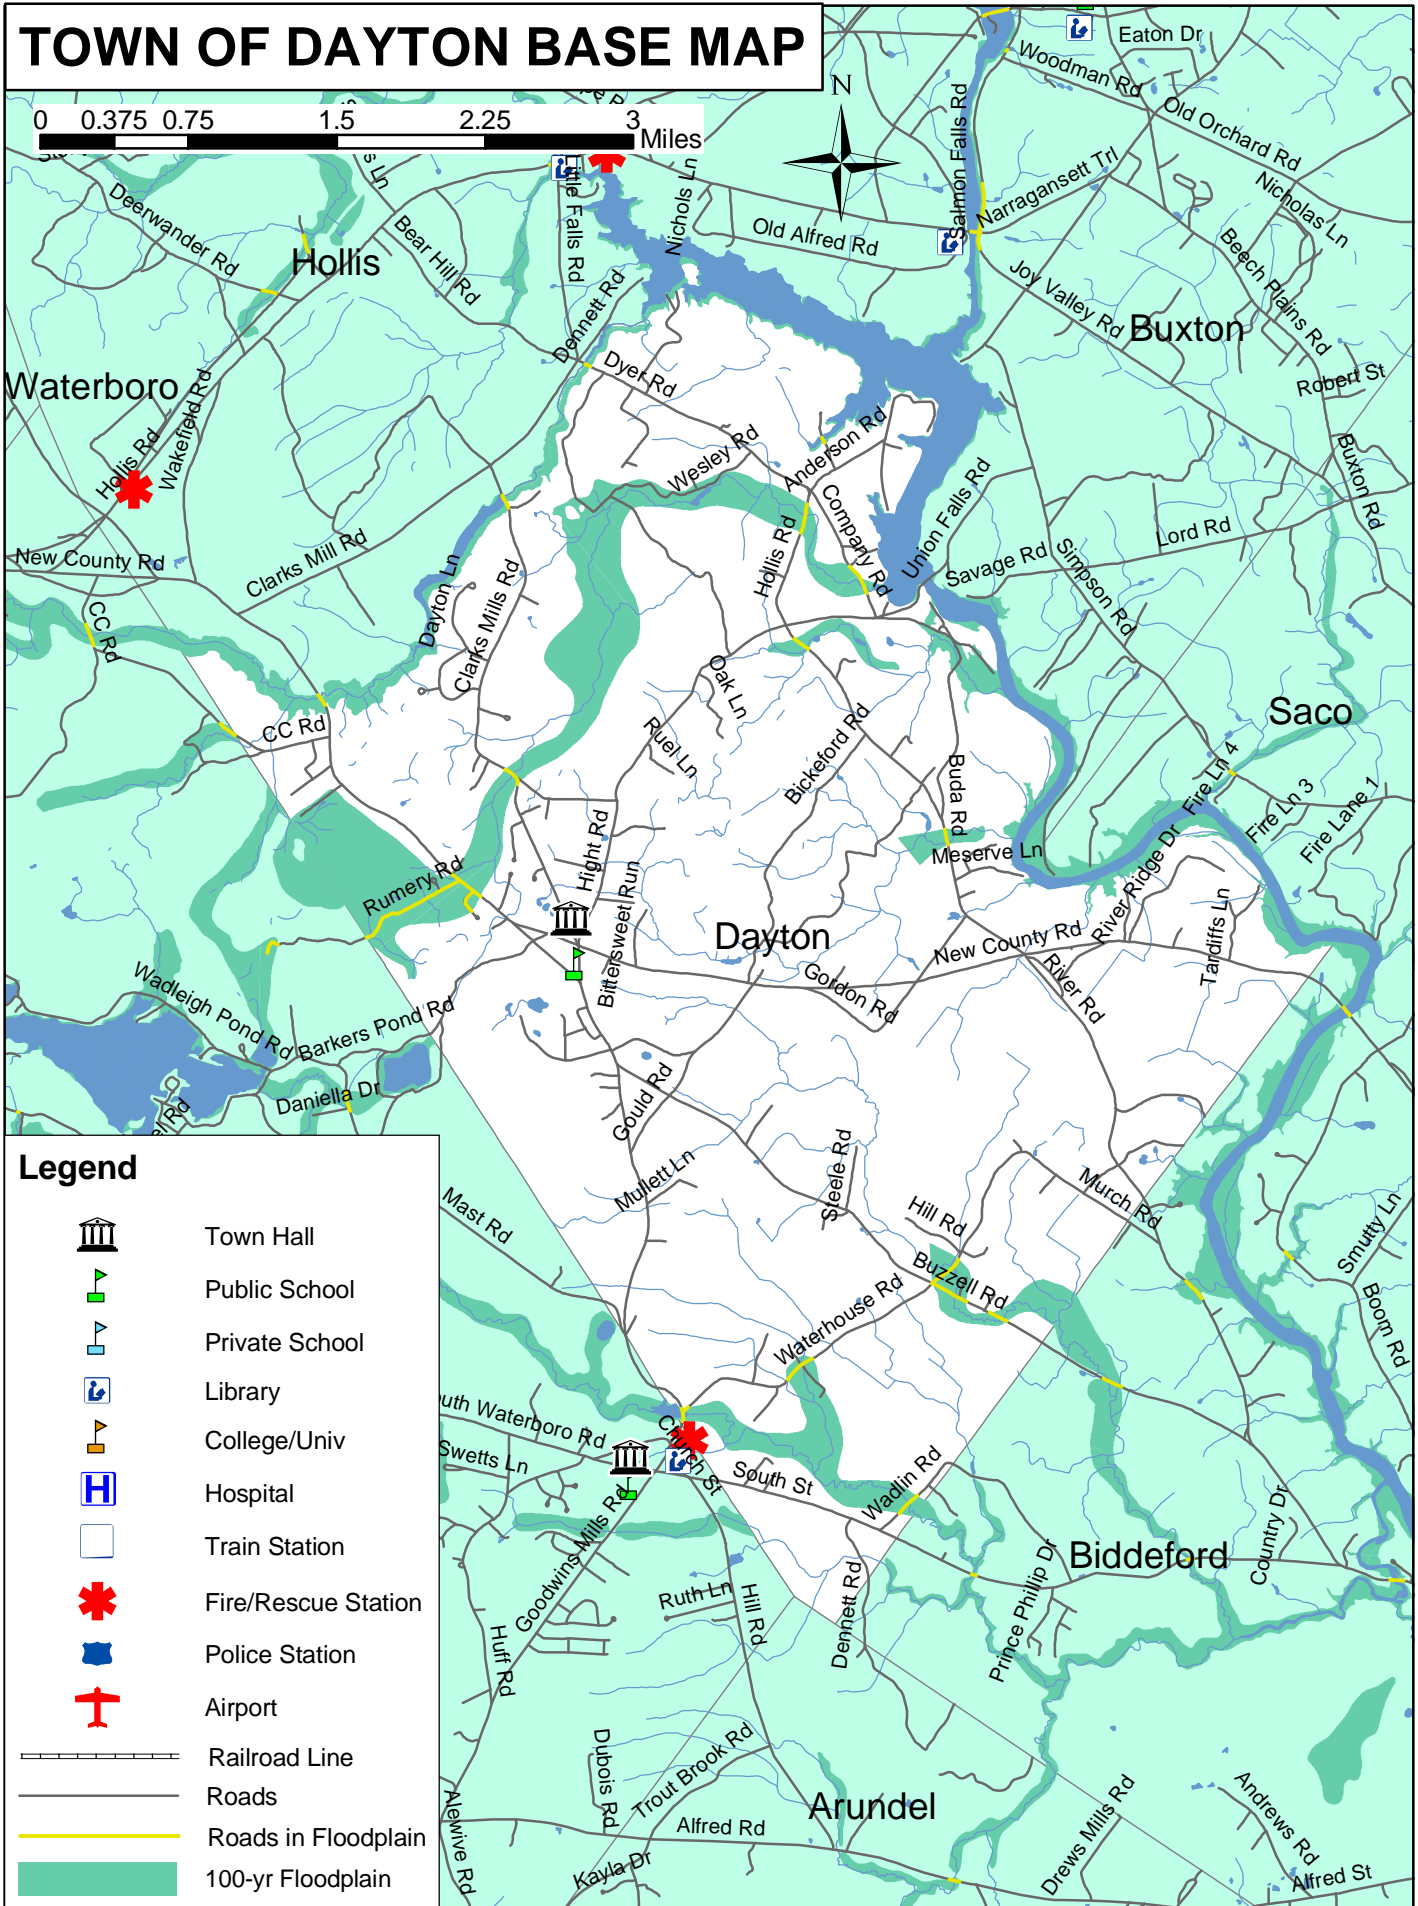

# TOWN OF DAYTON BASE MAP

## Legend

-  Town Hall
-  Public School
-  Private School
-  Library
-  College/Univ
-  Hospital
-  Train Station
-  Fire/Rescue Station
-  Police Station
-  Airport
-  Railroad Line
-  Roads
-  Roads in Floodplain
-  100-yr Floodplain