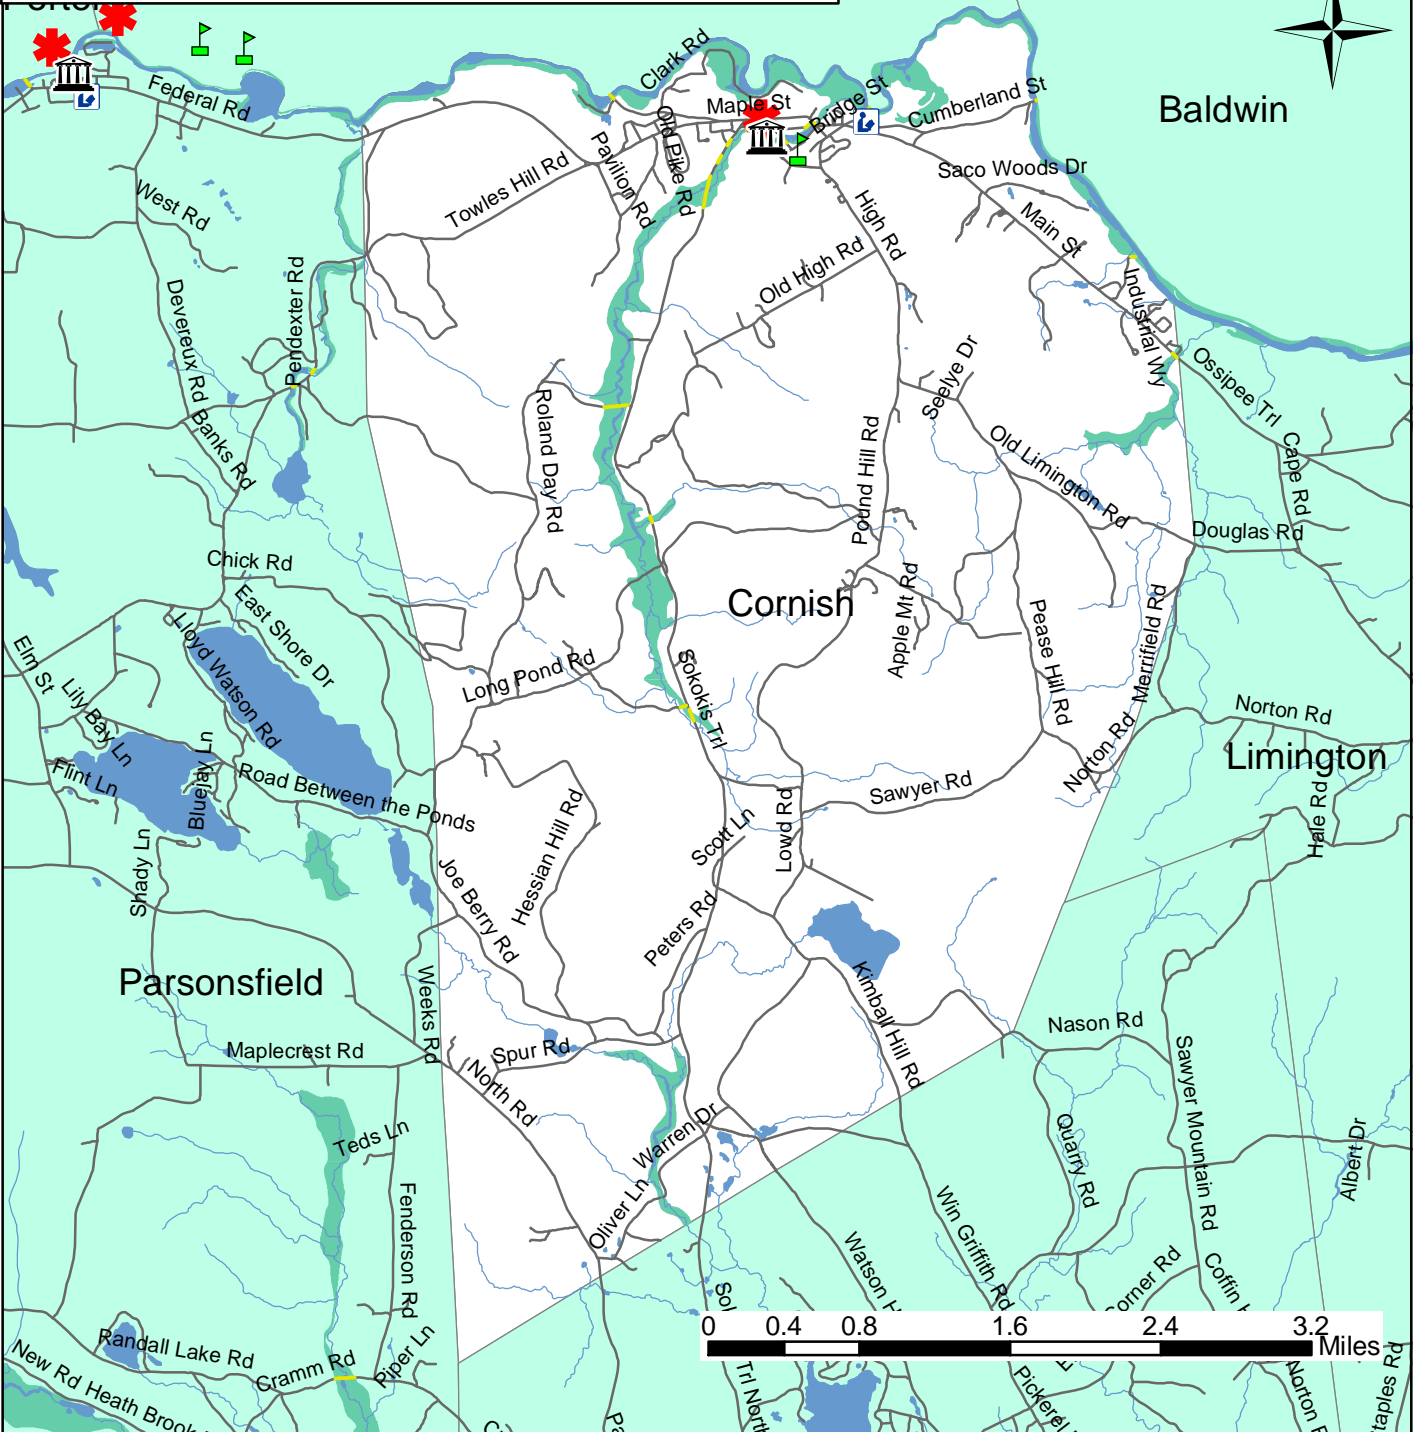

# TOWN OF CORNISH BASE MAP

## Legend

- |   |                |   |                     |   |                     |
|---|----------------|---|---------------------|---|---------------------|
|  | Town Hall      |  | Hospital            |  | Railroad Line       |
|  | Public School  |  | Train Station       |  | Roads               |
|  | Private School |  | Fire/Rescue Station |  | Roads in Floodplain |
|  | Library        |  | Police Station      |  | 100-yr Floodplain   |
|  | College/Univ   |  | Airport             |   |                     |