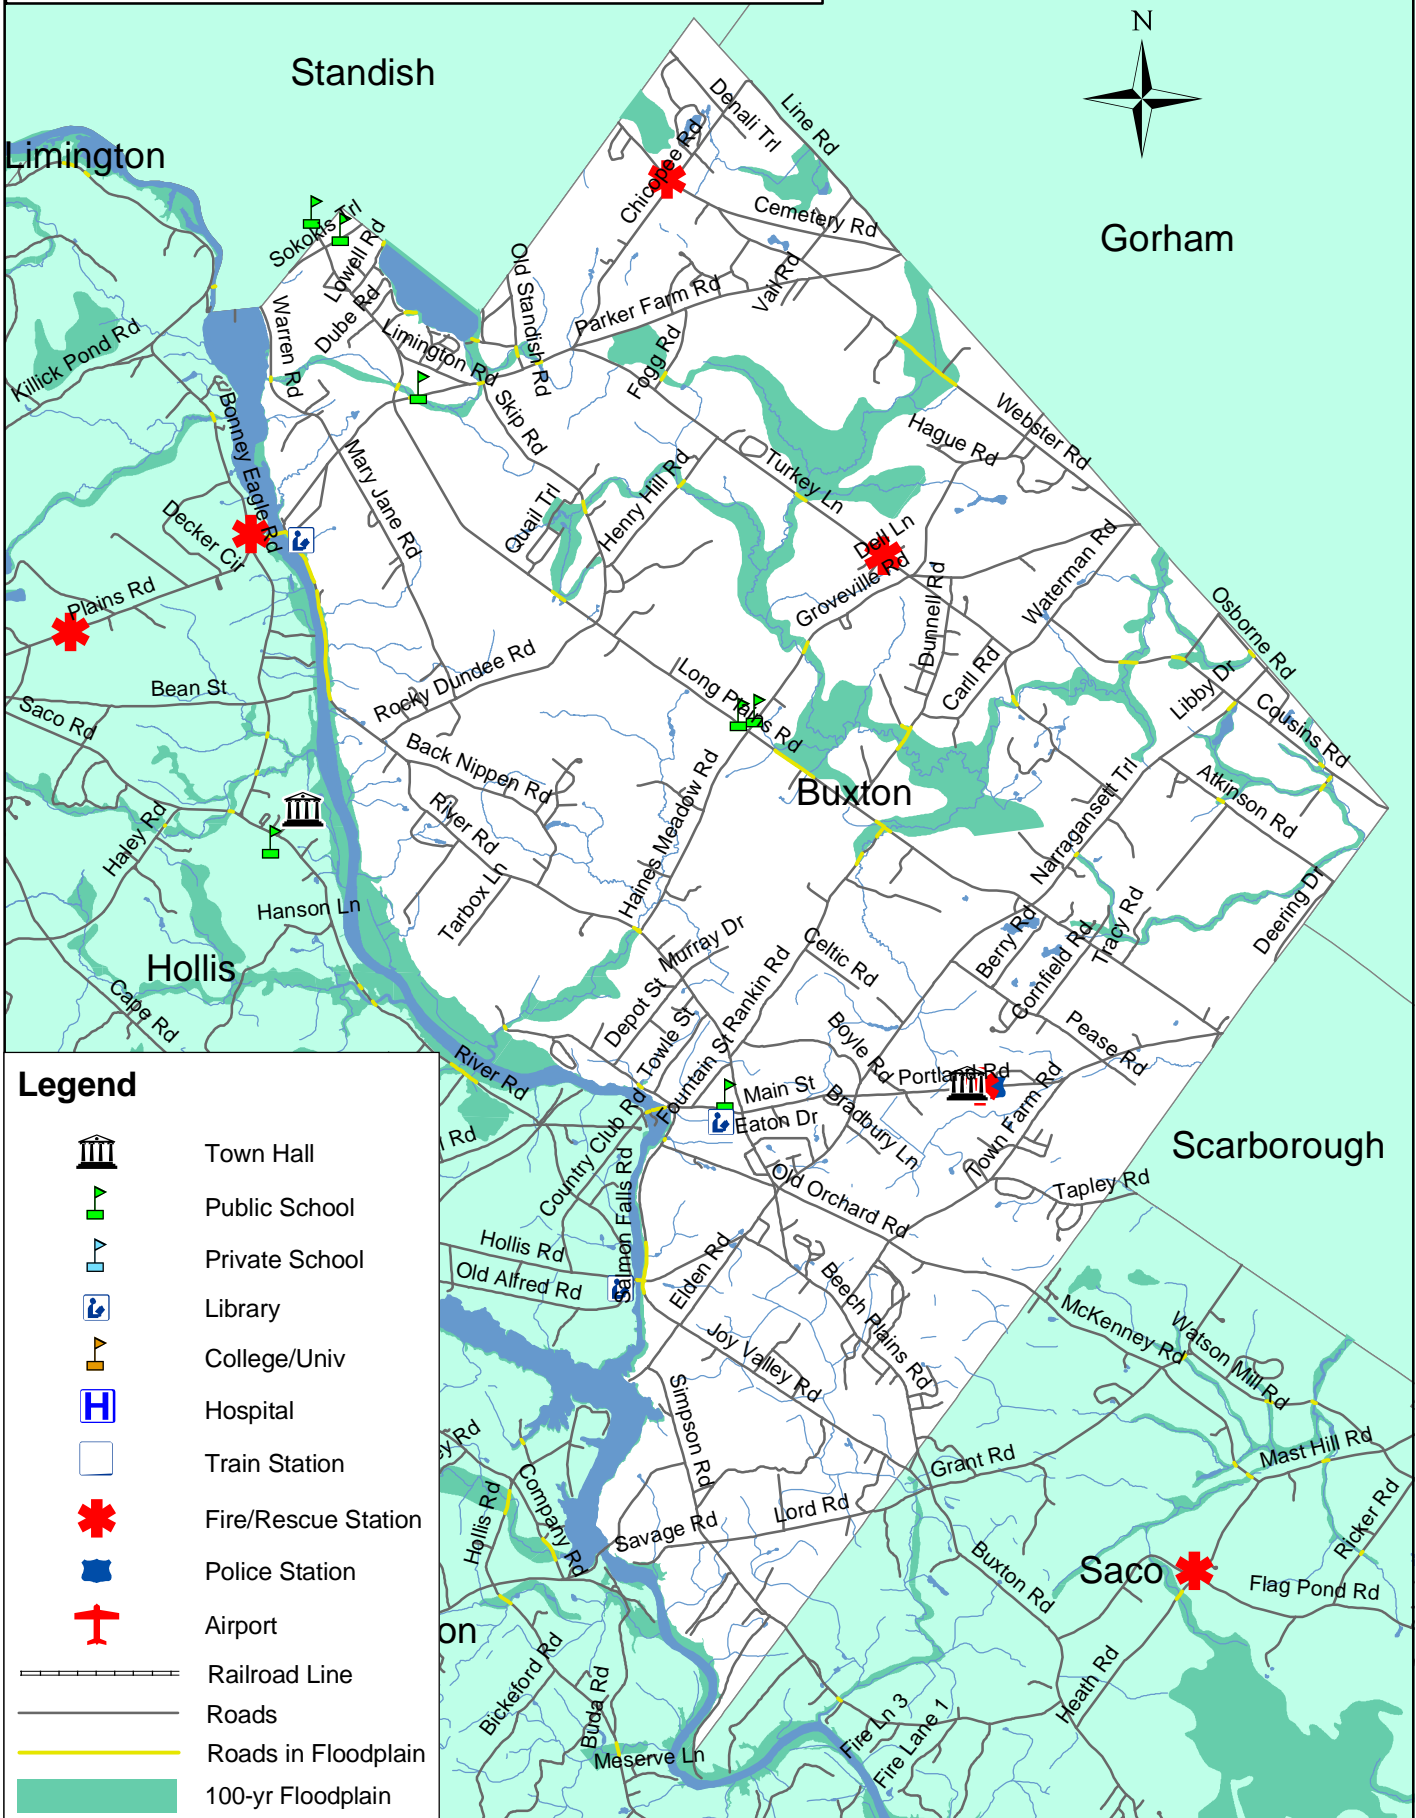

TOWN OF BUXTON BASE MAP

0 0.375 0.75 1.5 2.25 3 Miles

Legend

-  Town Hall
-  Public School
-  Private School
-  Library
-  College/Univ
-  Hospital
-  Train Station
-  Fire/Rescue Station
-  Police Station
-  Airport
-  Railroad Line
-  Roads
-  Roads in Floodplain
-  100-yr Floodplain