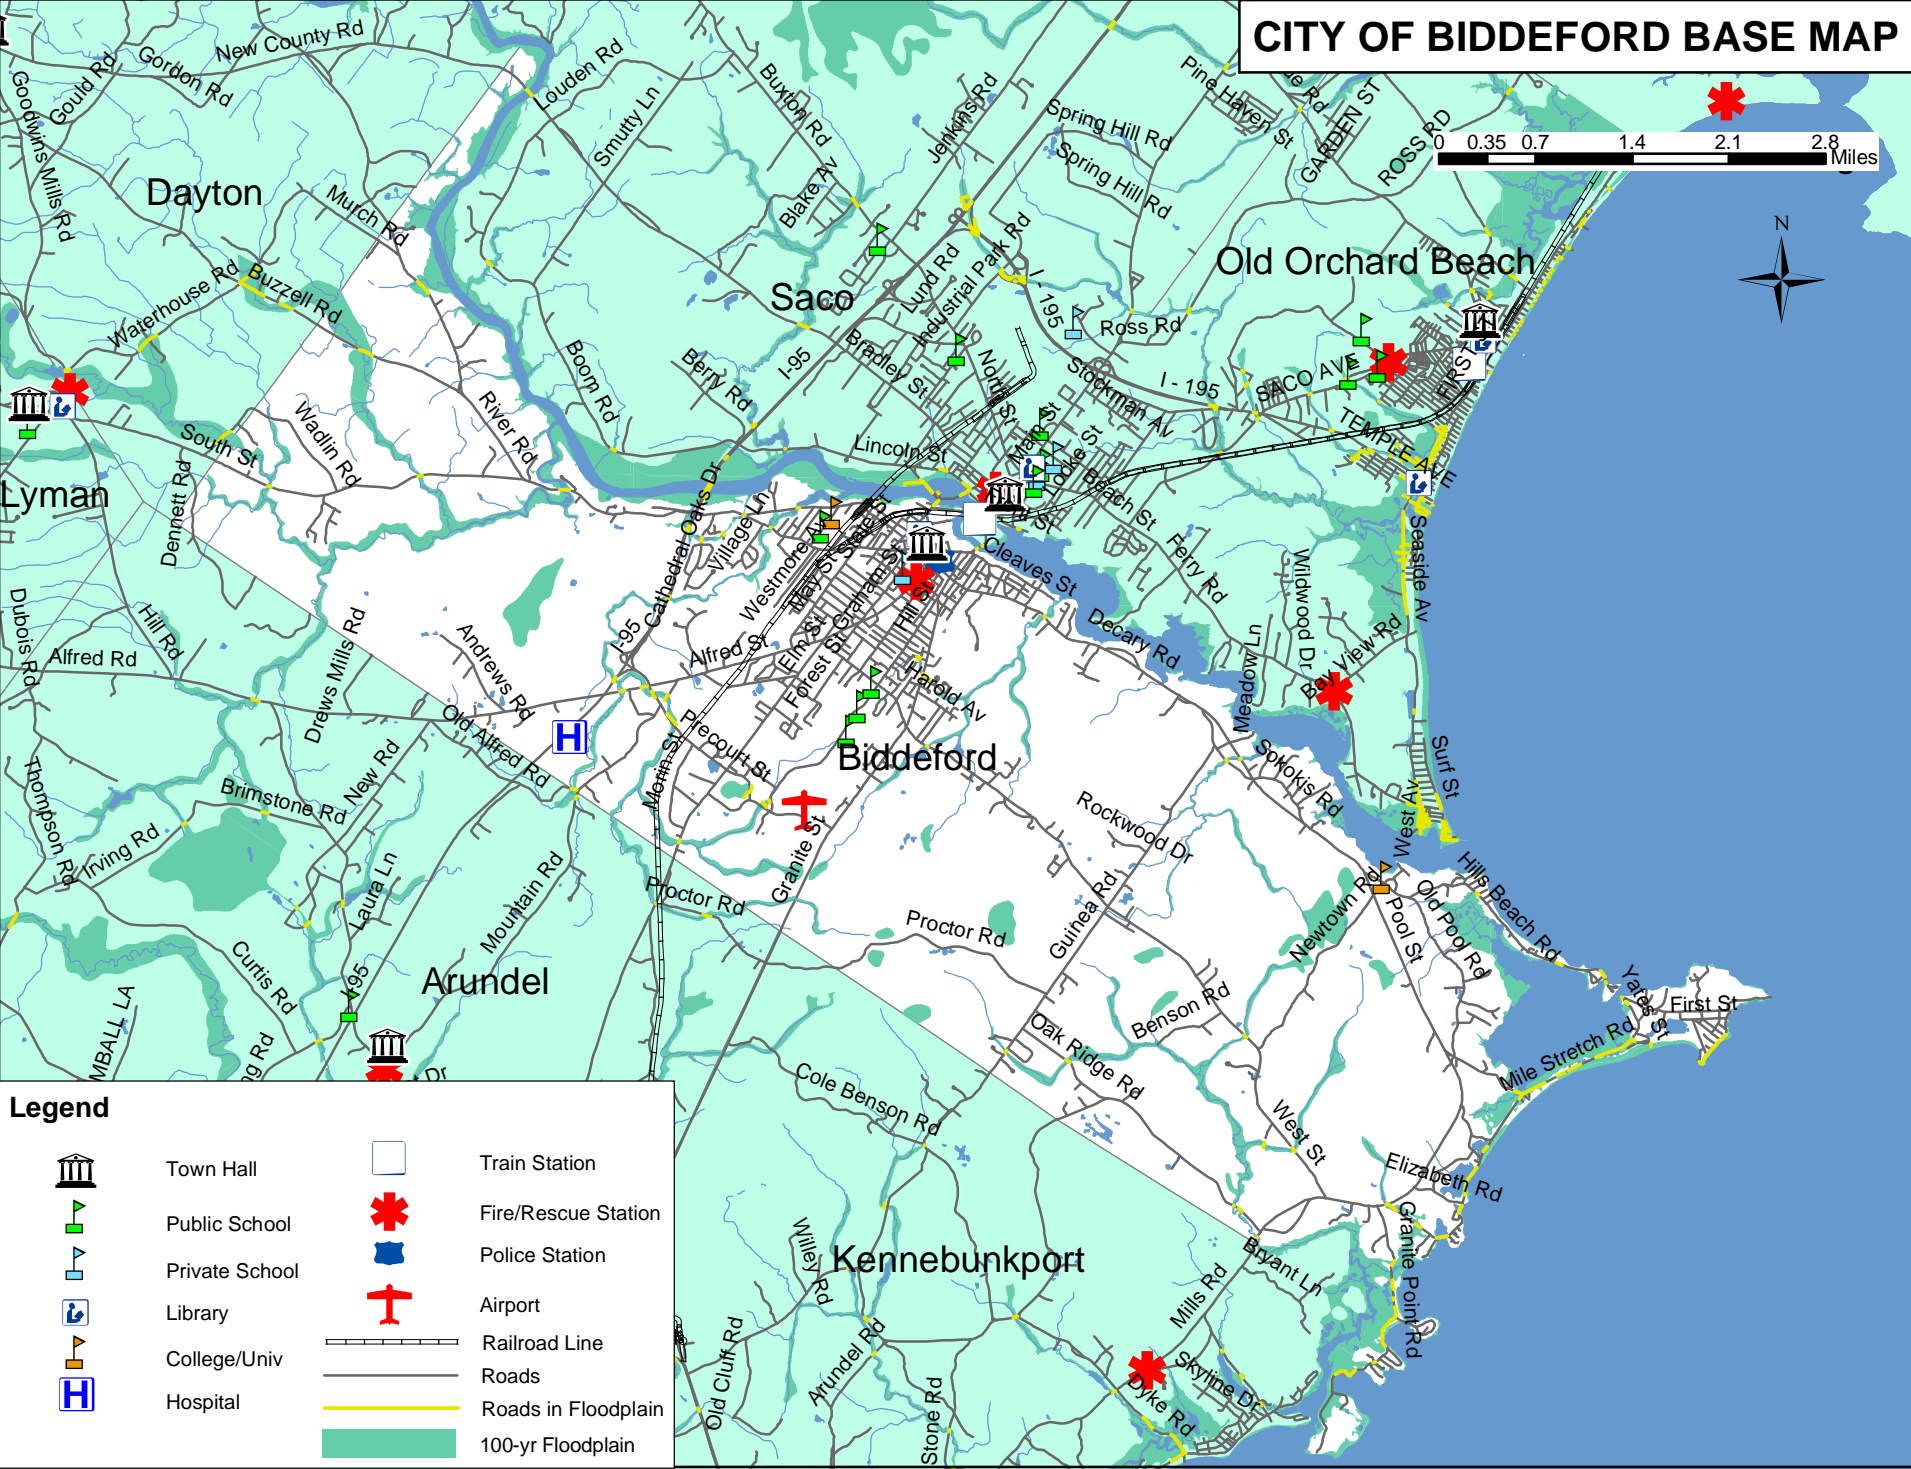

# CITY OF BIDDEFORD BASE MAP

**Legend**

	Town Hall		Train Station
	Public School		Fire/Rescue Station
	Private School		Police Station
	Library		Airport
	College/Univ		Railroad Line
	Hospital		Roads
			Roads in Floodplain
			100-yr Floodplain