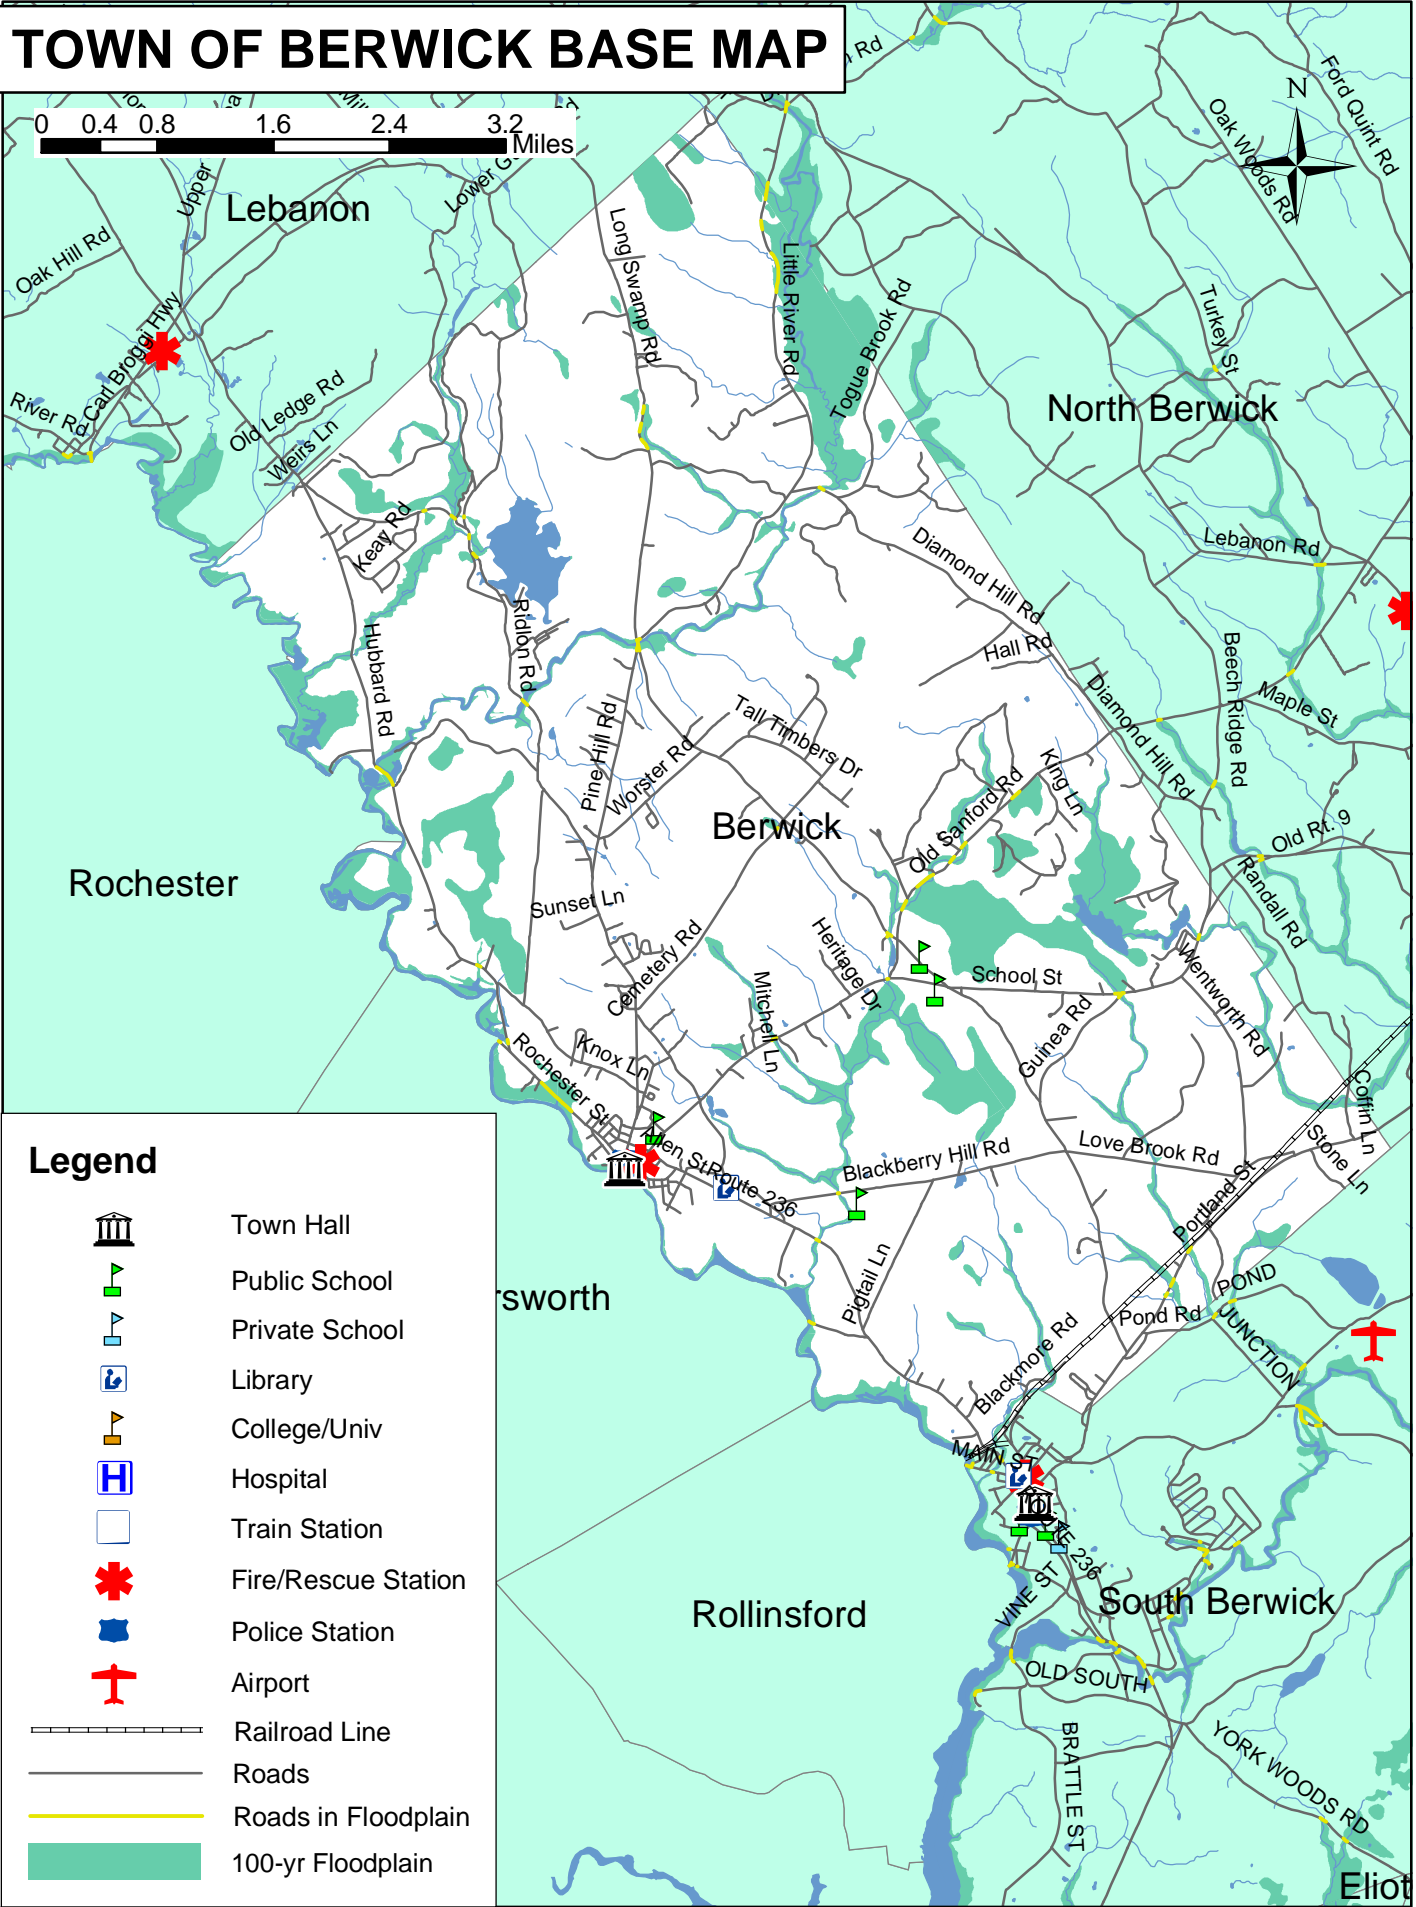

TOWN OF BERWICK BASE MAP

Legend

-  Town Hall
-  Public School
-  Private School
-  Library
-  College/Univ
-  Hospital
-  Train Station
-  Fire/Rescue Station
-  Police Station
-  Airport
-  Railroad Line
-  Roads
-  Roads in Floodplain
-  100-yr Floodplain