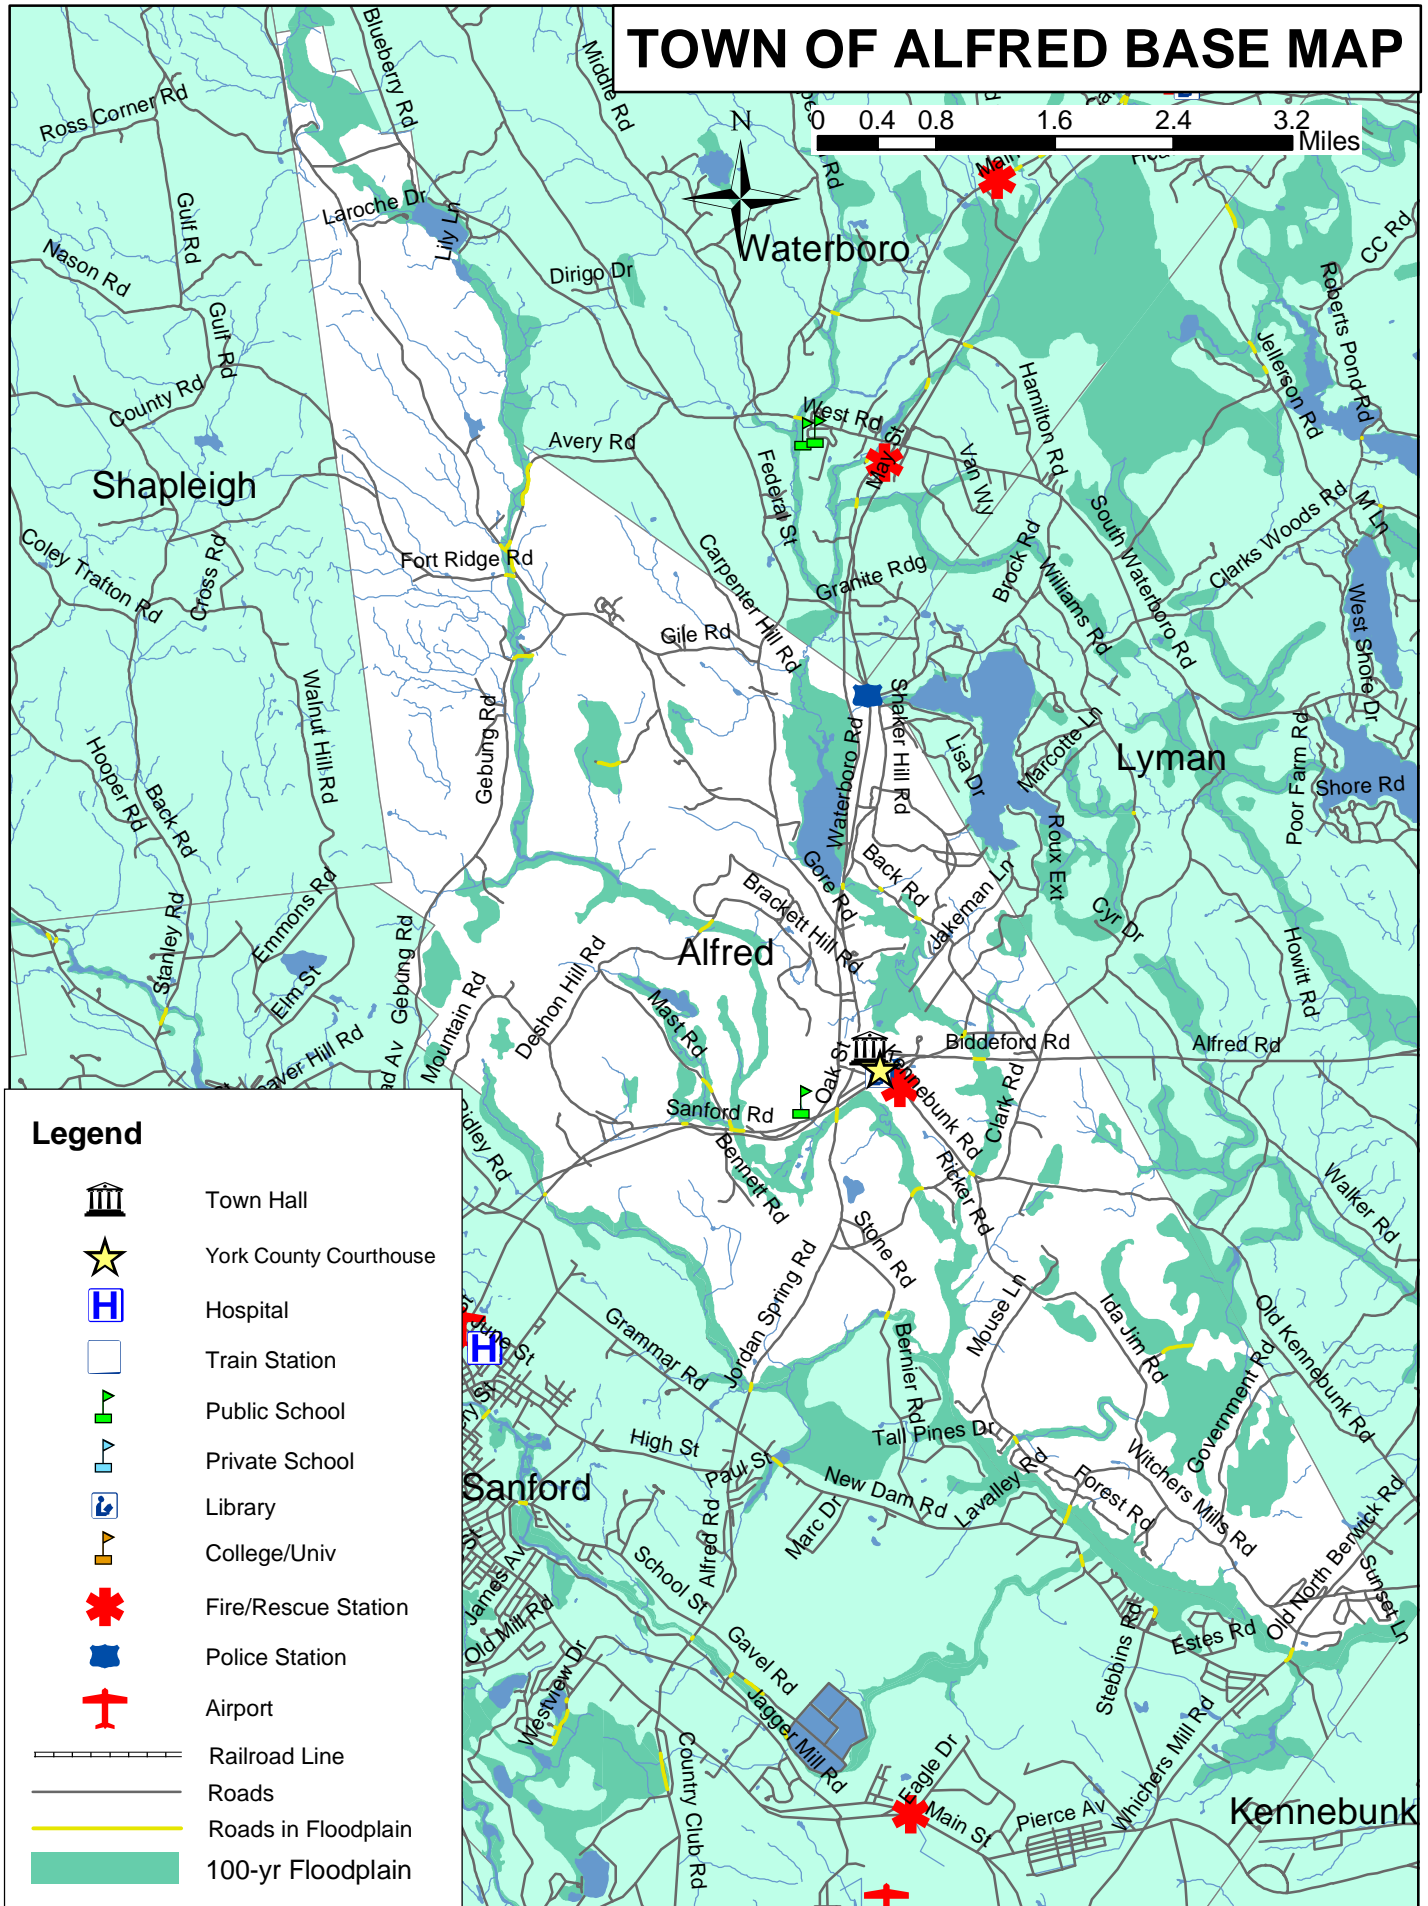

TOWN OF ALFRED BASE MAP

Legend

-  Town Hall
-  York County Courthouse
-  Hospital
-  Train Station
-  Public School
-  Private School
-  Library
-  College/Univ
-  Fire/Rescue Station
-  Police Station
-  Airport
-  Railroad Line
-  Roads
-  Roads in Floodplain
-  100-yr Floodplain