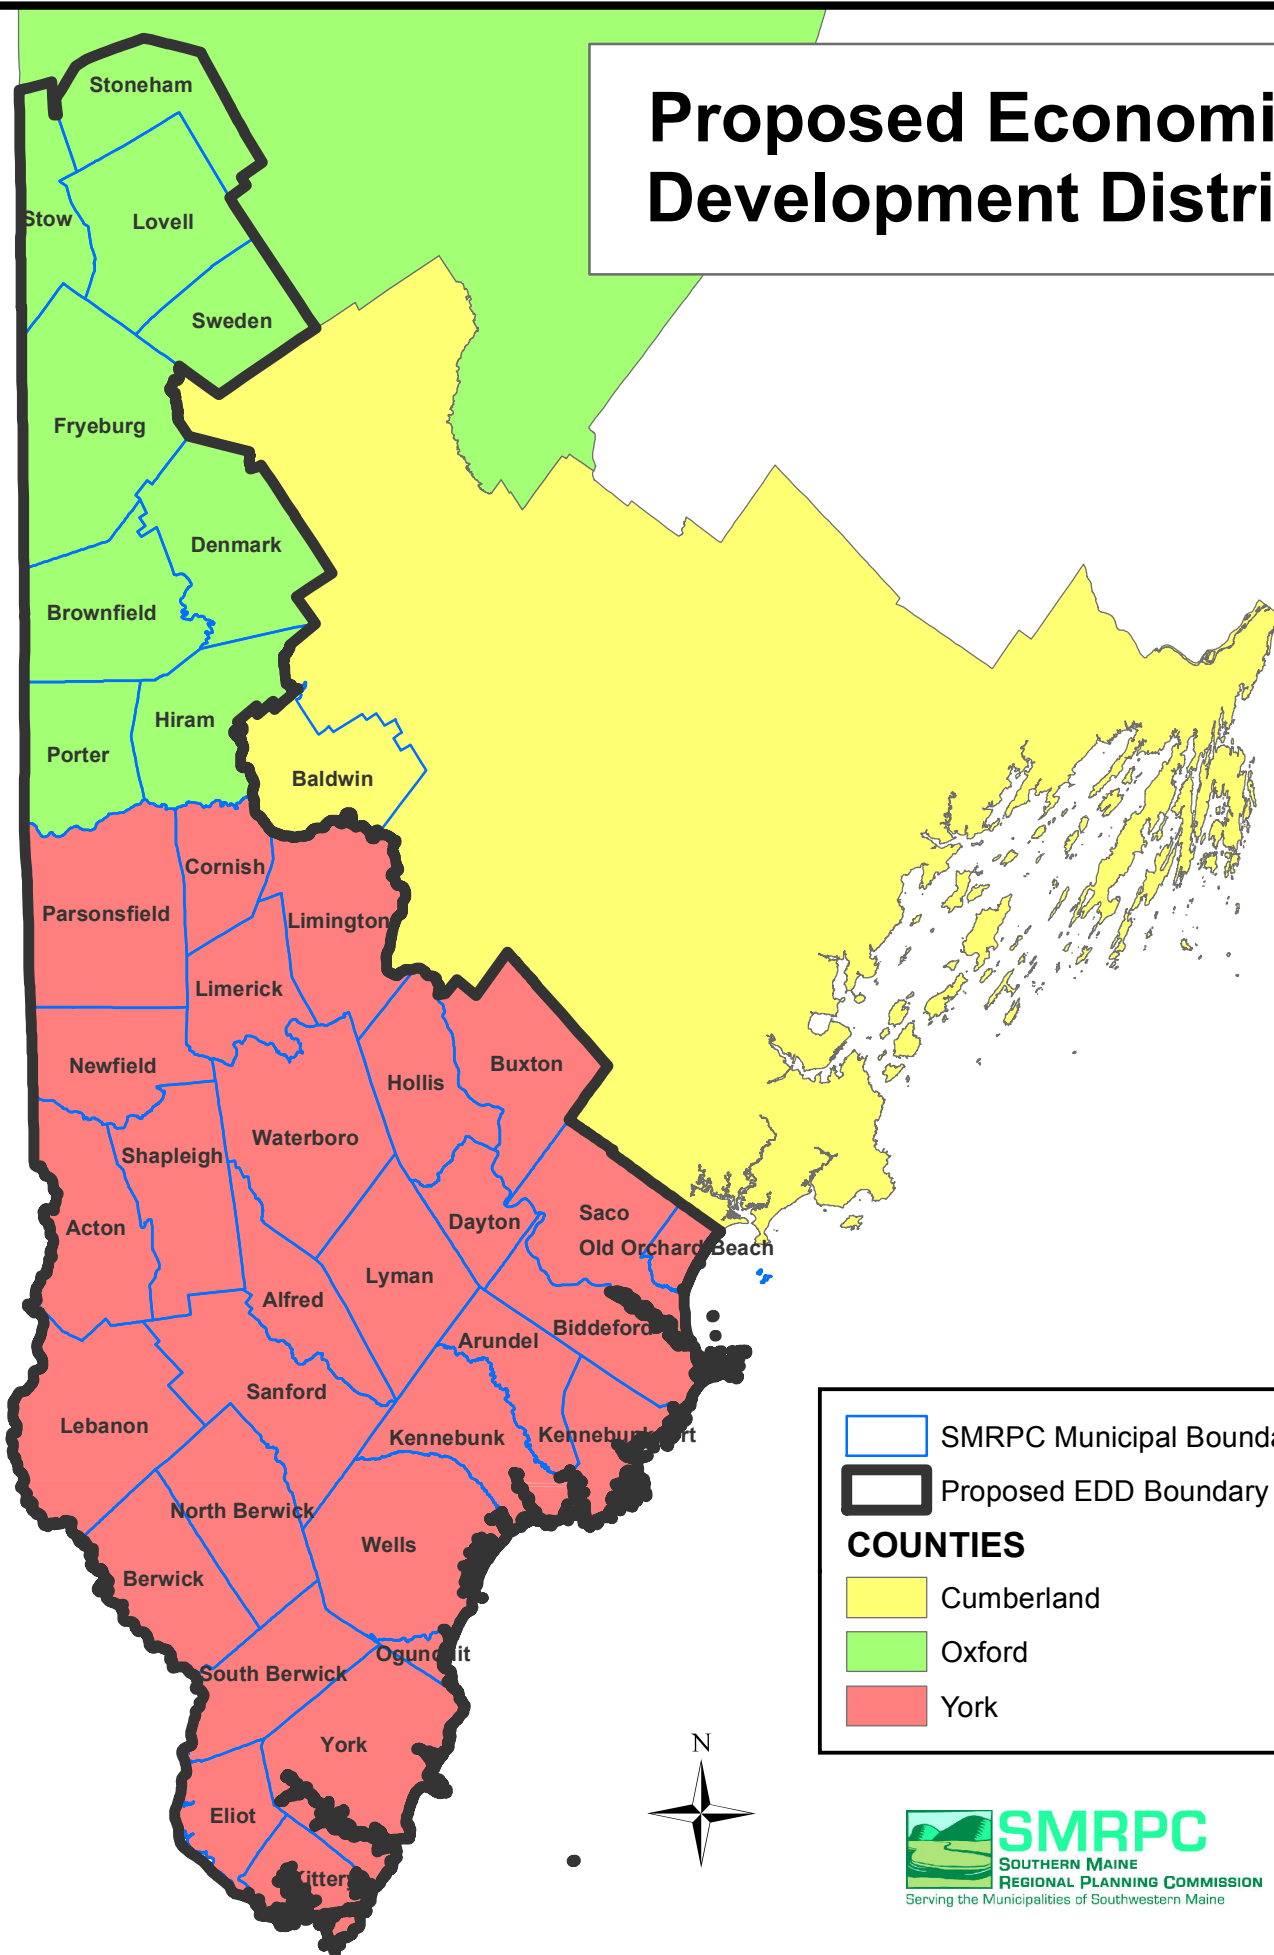

Proposed Economic Development District

Legend:

- SMRPC Municipal Boundaries
- Proposed EDD Boundary

COUNTIES

- Cumberland
- Oxford
- York